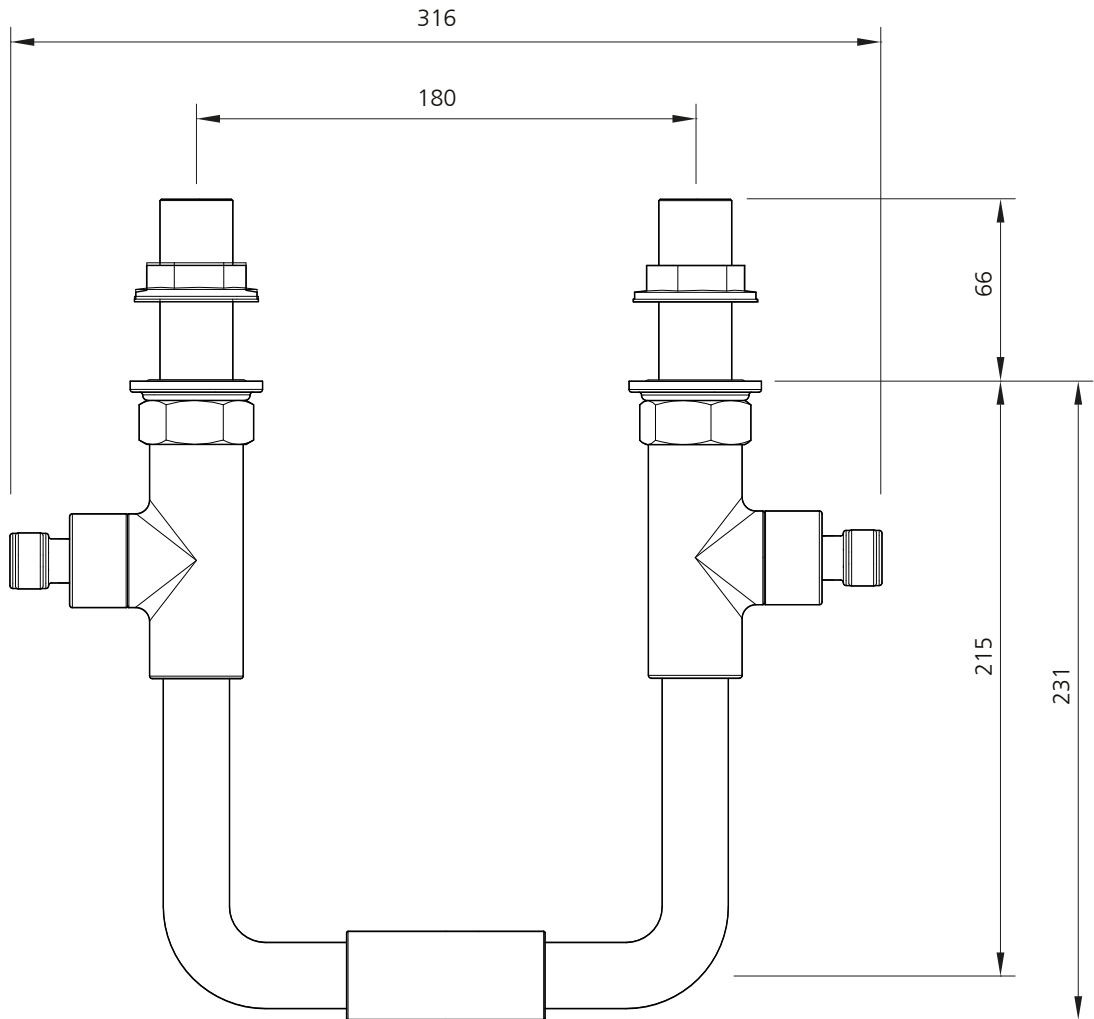

LEFROY BROOKS

IBROC HOUSE ESSEX ROAD
HODDESDON HERTS EN11 0QS UK
T: +44 (0)1992 708 316 F: +44 (0)1992 708 317

TL1157

TEN TEN WALL MOUNTED BATH BRIDGE MIXER
WITH LEVERS

DIMENSIONAL DATA SHEET

DATE: 05/10/16

REVISION: A

COPYRIGHT © LBIP LTD. ALL RIGHTS RESERVED

DIMENSIONS IN MILLIMETRES

WHILST EVERY EFFORT IS MADE TO ENSURE THE ACCURACY OF THESE DATA SHEETS THEY ARE SUBJECT TO CHANGE WITHOUT NOTICE AS PART OF THE COMPANY'S PRODUCT DEVELOPMENT PROCESS