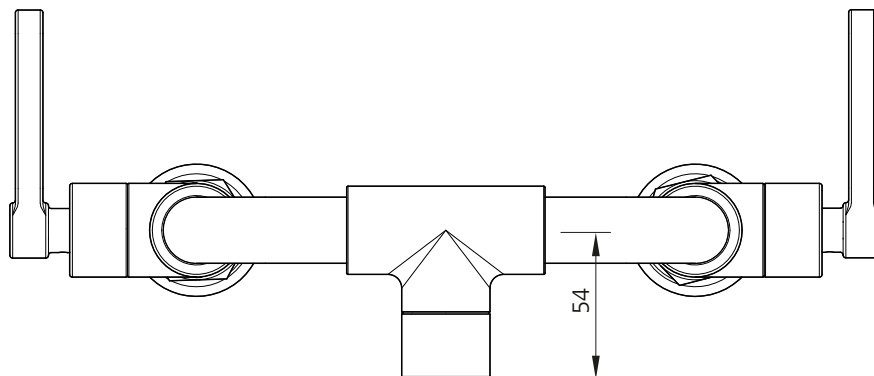

LEFROY BROOKS

IBROC HOUSE ESSEX ROAD
HODDESDON HERTS EN11 0QS UK
T: +44 (0)1992 708 316 F: +44 (0)1992 708 317

TL1157

TEN TEN WALL MOUNTED BATH BRIDGE MIXER
WITH LEVERS

DIMENSIONAL DATA SHEET

DATE: 05/10/16

REVISION: A

COPYRIGHT © LBIP LTD. ALL RIGHTS RESERVED

DIMENSIONS IN MILLIMETRES

WHILST EVERY EFFORT IS MADE TO ENSURE THE ACCURACY OF THESE DATA SHEETS THEY ARE SUBJECT TO CHANGE WITHOUT NOTICE AS PART OF THE COMPANY'S PRODUCT DEVELOPMENT PROCESS