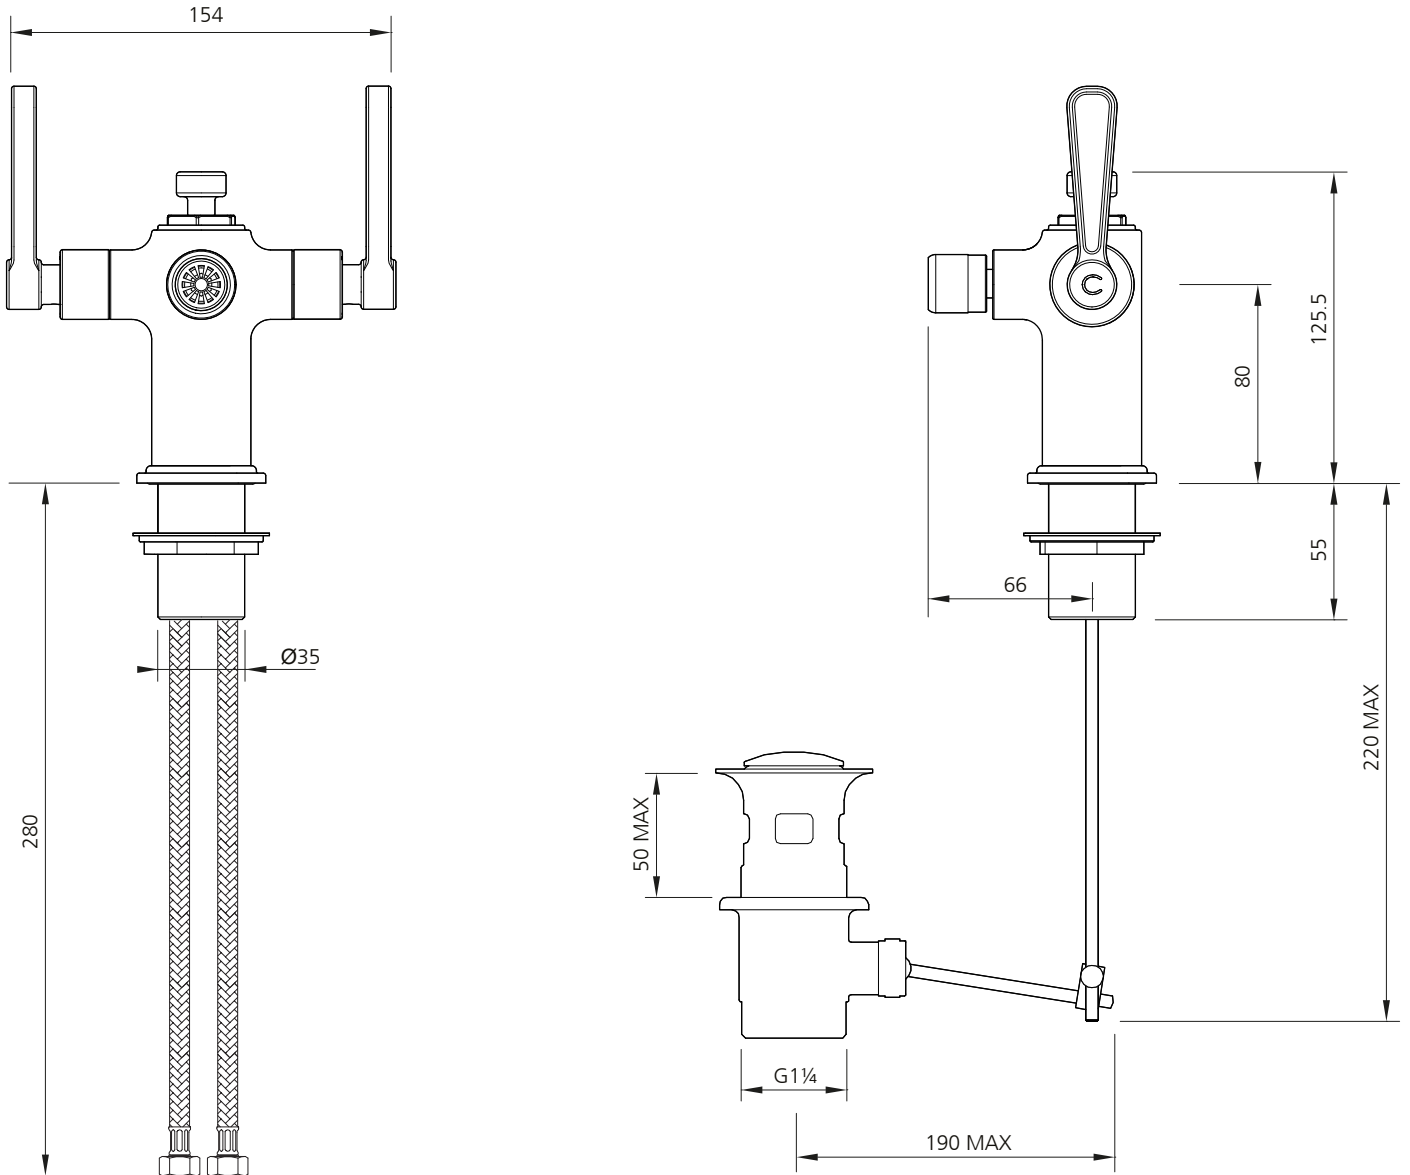

# TL1198

TEN TEN BIDET MIXER WITH LEVERS

## DIMENSIONAL DATA SHEET

DATE: 03/11/16

REVISION: B

COPYRIGHT © LBIP LTD. ALL RIGHTS RESERVED

DIMENSIONS IN MILLIMETRES

WHILST EVERY EFFORT IS MADE TO ENSURE THE ACCURACY OF THESE DATA SHEETS THEY ARE SUBJECT TO CHANGE WITHOUT NOTICE AS PART OF THE COMPANY'S PRODUCT DEVELOPMENT PROCESS