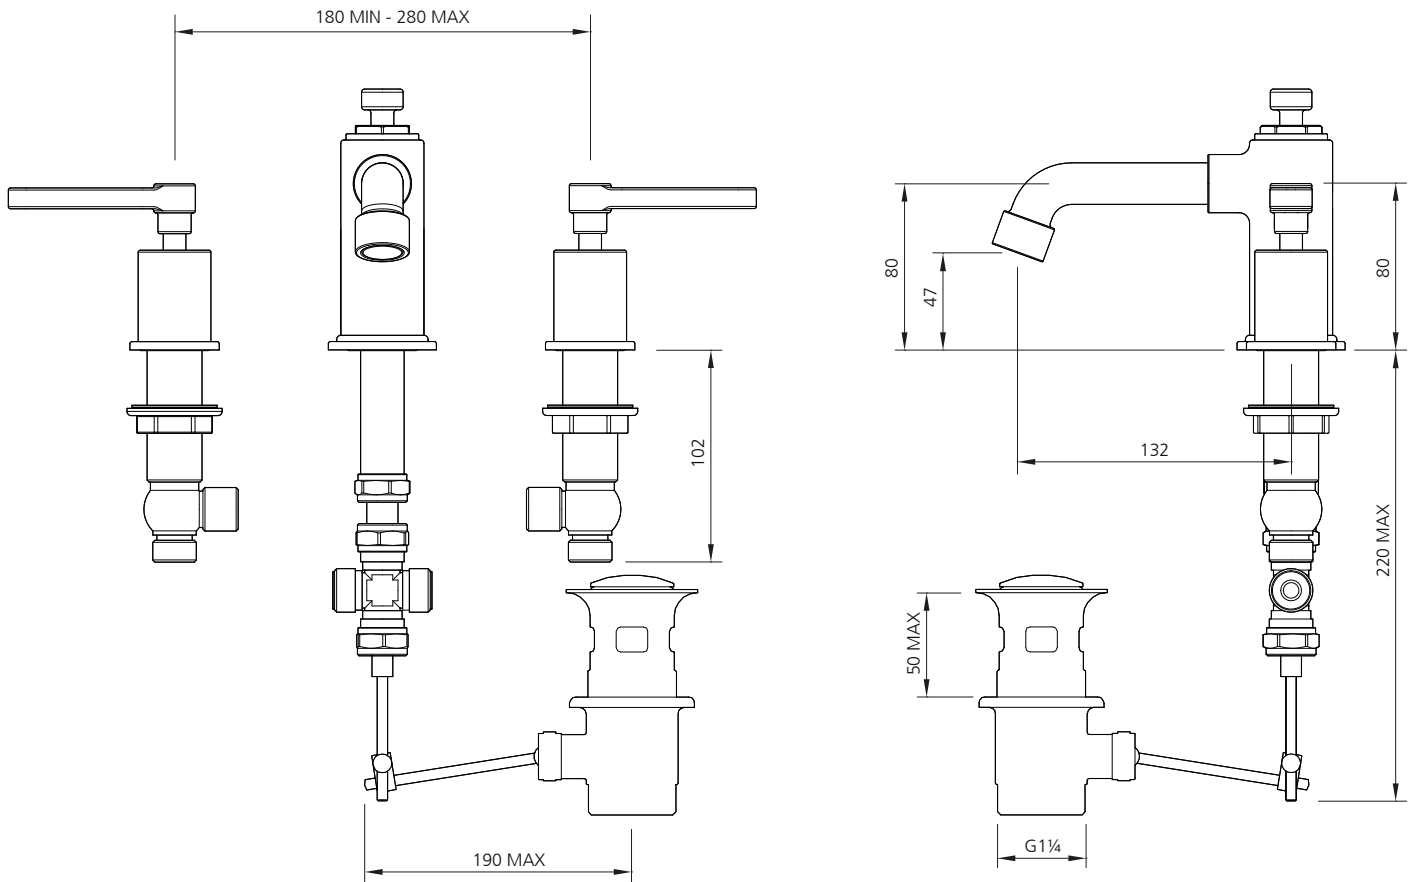

LEFROY BROOKS

IBROC HOUSE ESSEX ROAD
HODDESDON HERTS EN11 0QS UK
T: +44 (0)1992 708 316 F: +44 (0)1992 708 317

TL1233

TEN TEN THREE HOLE BASIN MIXER WITH
LEVERS

DIMENSIONAL DATA SHEET

DATE: 22/08/16

REVISION: A

COPYRIGHT © LBIP LTD. ALL RIGHTS RESERVED

DIMENSIONS IN MILLIMETRES

WHILST EVERY EFFORT IS MADE TO ENSURE THE ACCURACY OF THESE DATA SHEETS THEY ARE SUBJECT TO CHANGE WITHOUT NOTICE AS PART OF THE COMPANY'S PRODUCT DEVELOPMENT PROCESS