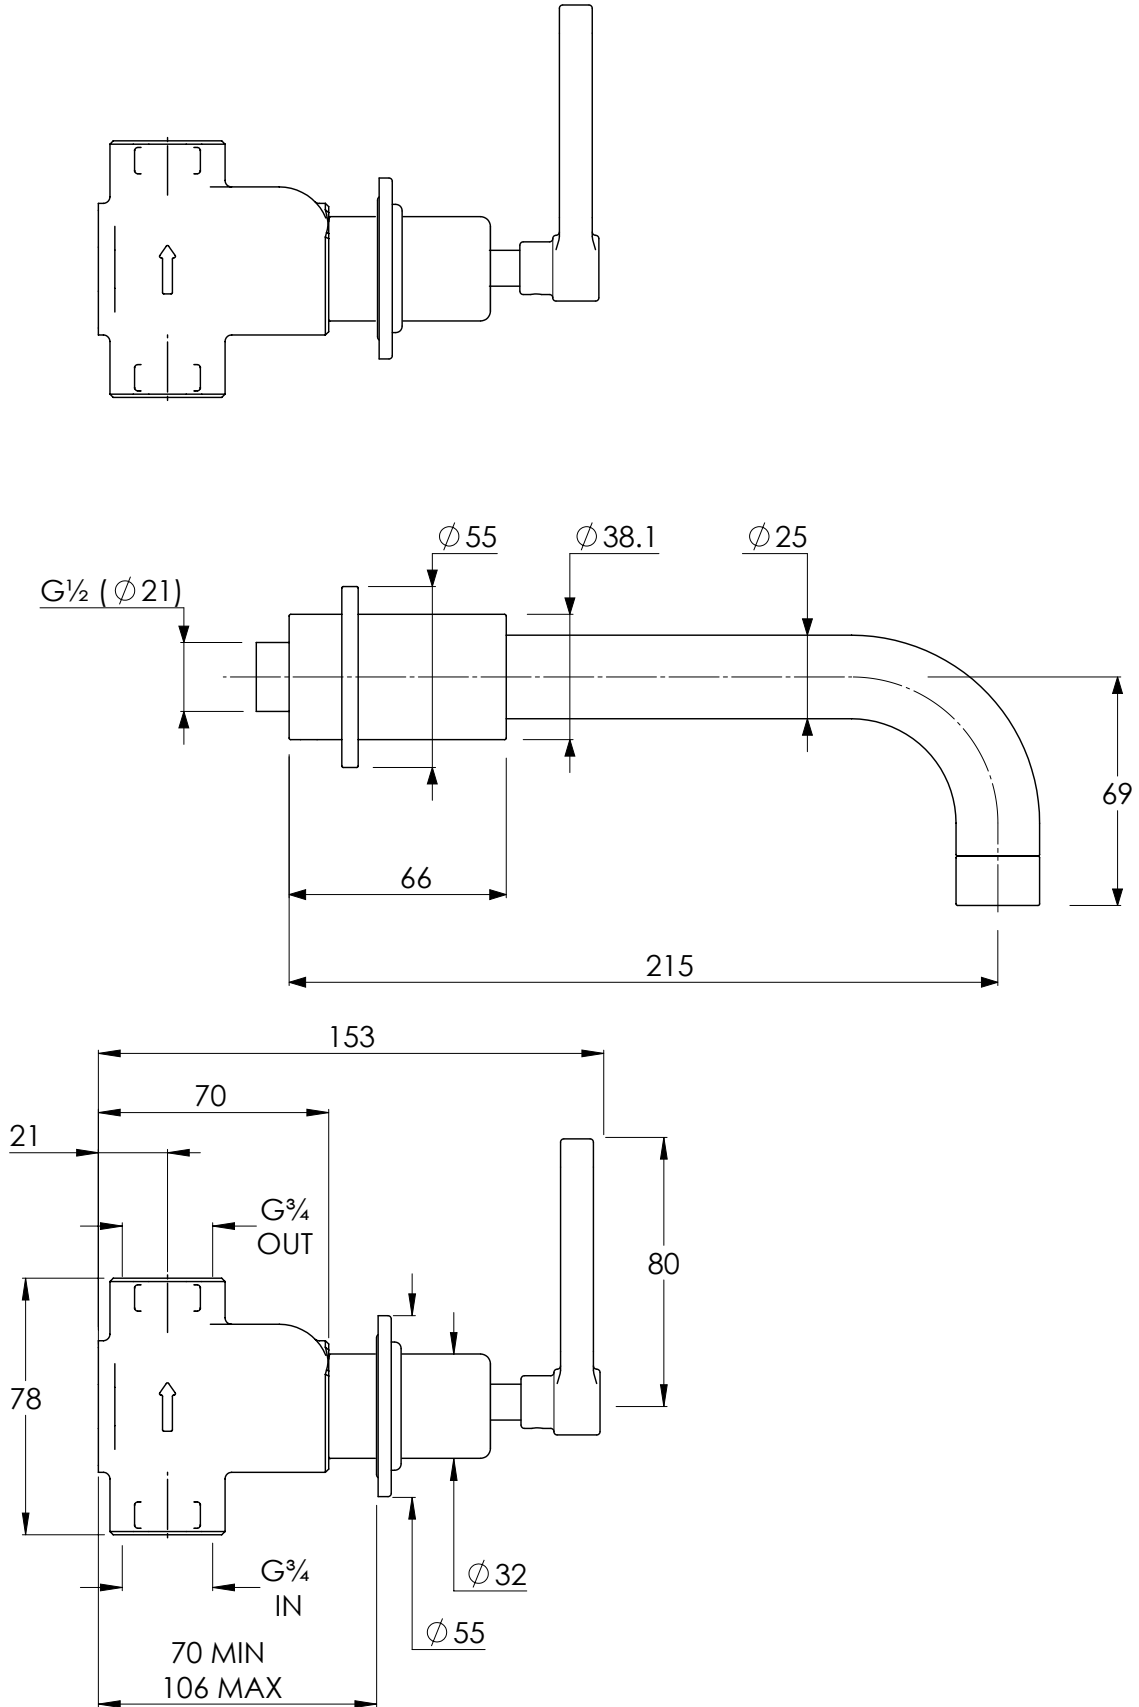

LEFROY BROOKS

IBROC HOUSE ESSEX ROAD
HODDESDON HERTS EN11 0QS UK
T: +44 (0)1992 708 316 F: +44 (0)1992 708 317

TL1258

TEN TEN 3 HOLE WALL MOUNTED BATH MIXER
WITH LEVERS

DIMENSIONAL DATA SHEET

DATE: 26/08/2020

REVISION: A

COPYRIGHT © LBIP LTD. ALL RIGHTS RESERVED

DIMENSIONS IN MILLIMETRES

WHILST EVERY EFFORT IS MADE TO ENSURE THE ACCURACY OF THESE DATA SHEETS THEY ARE SUBJECT TO CHANGE WITHOUT NOTICE AS PART OF THE COMPANY'S PRODUCT DEVELOPMENT PROCESS