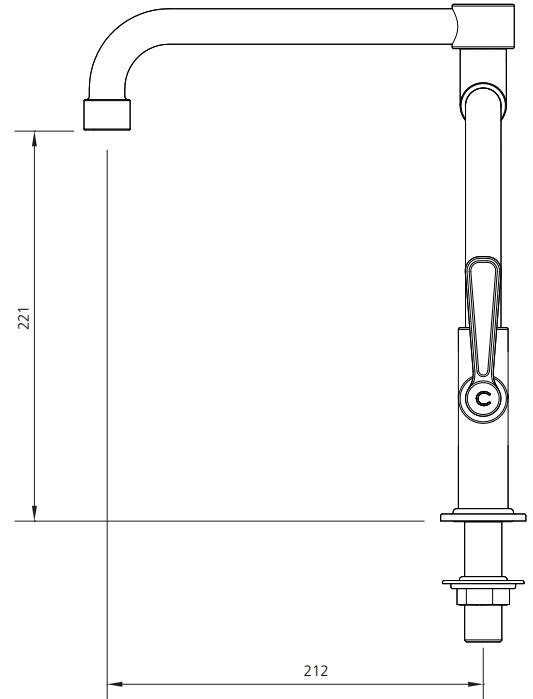

LEFROY BROOKS

IBROC HOUSE ESSEX ROAD
HODDESDON HERTS EN11 0QS UK
T: +44 (0)1992 708 316 F: +44 (0)1992 708 317

TL1519

TEN TEN KITCHEN BRIDGE MIXER WITH LEVERS

DIMENSIONAL DATA SHEET

DATE: 22/08/16

REVISION: A

COPYRIGHT © LBIP LTD. ALL RIGHTS RESERVED

DIMENSIONS IN MILLIMETRES

WHILST EVERY EFFORT IS MADE TO ENSURE THE ACCURACY OF THESE DATA SHEETS THEY ARE SUBJECT TO CHANGE WITHOUT NOTICE AS PART OF THE COMPANY'S PRODUCT DEVELOPMENT PROCESS