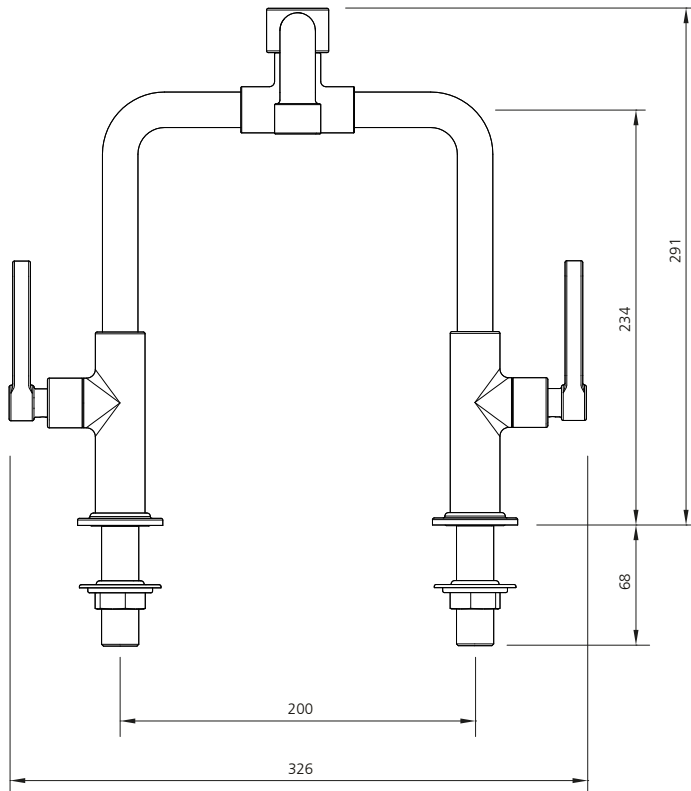

LEFROY BROOKS

IBROC HOUSE ESSEX ROAD
HODDESDON HERTS EN11 0QS UK
T: +44 (0)1992 708 316 F: +44 (0)1992 708 317

TL1519

TEN TEN KITCHEN BRIDGE MIXER WITH LEVERS

DIMENSIONAL DATA SHEET

DATE: 22/08/16

REVISION: A

COPYRIGHT © LBIP LTD. ALL RIGHTS RESERVED

DIMENSIONS IN MILLIMETRES

WHILST EVERY EFFORT IS MADE TO ENSURE THE ACCURACY OF THESE DATA SHEETS THEY ARE SUBJECT TO CHANGE WITHOUT NOTICE AS PART OF THE COMPANY'S PRODUCT DEVELOPMENT PROCESS