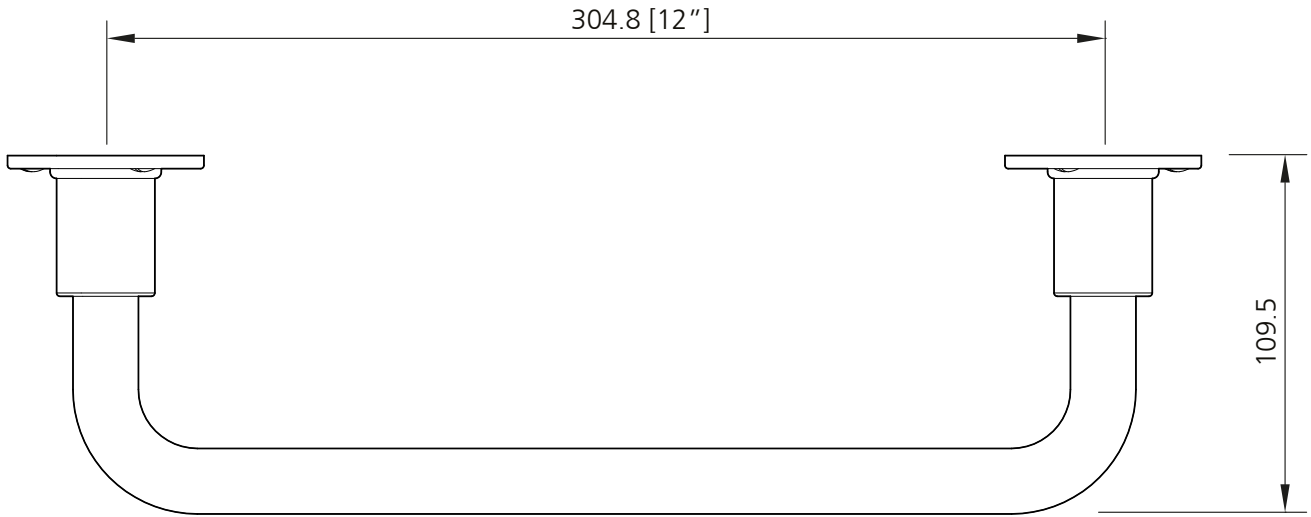

LEFROY BROOKS

IBROC HOUSE ESSEX ROAD
HODDESDON HERTS EN11 0QS UK
T: +44 (0)1992 708 316 F: +44 (0)1992 708 317

TT4965

TEN TEN SHORT 12" TOWEL RAIL

DIMENSIONAL DATA SHEET

DATE: 05/09/16

REVISION: A

COPYRIGHT © LBIP LTD. ALL RIGHTS RESERVED

DIMENSIONS IN MILLIMETRES

WHILST EVERY EFFORT IS MADE TO ENSURE THE ACCURACY OF THESE DATA SHEETS THEY ARE SUBJECT TO CHANGE WITHOUT NOTICE AS PART OF THE COMPANY'S PRODUCT DEVELOPMENT PROCESS