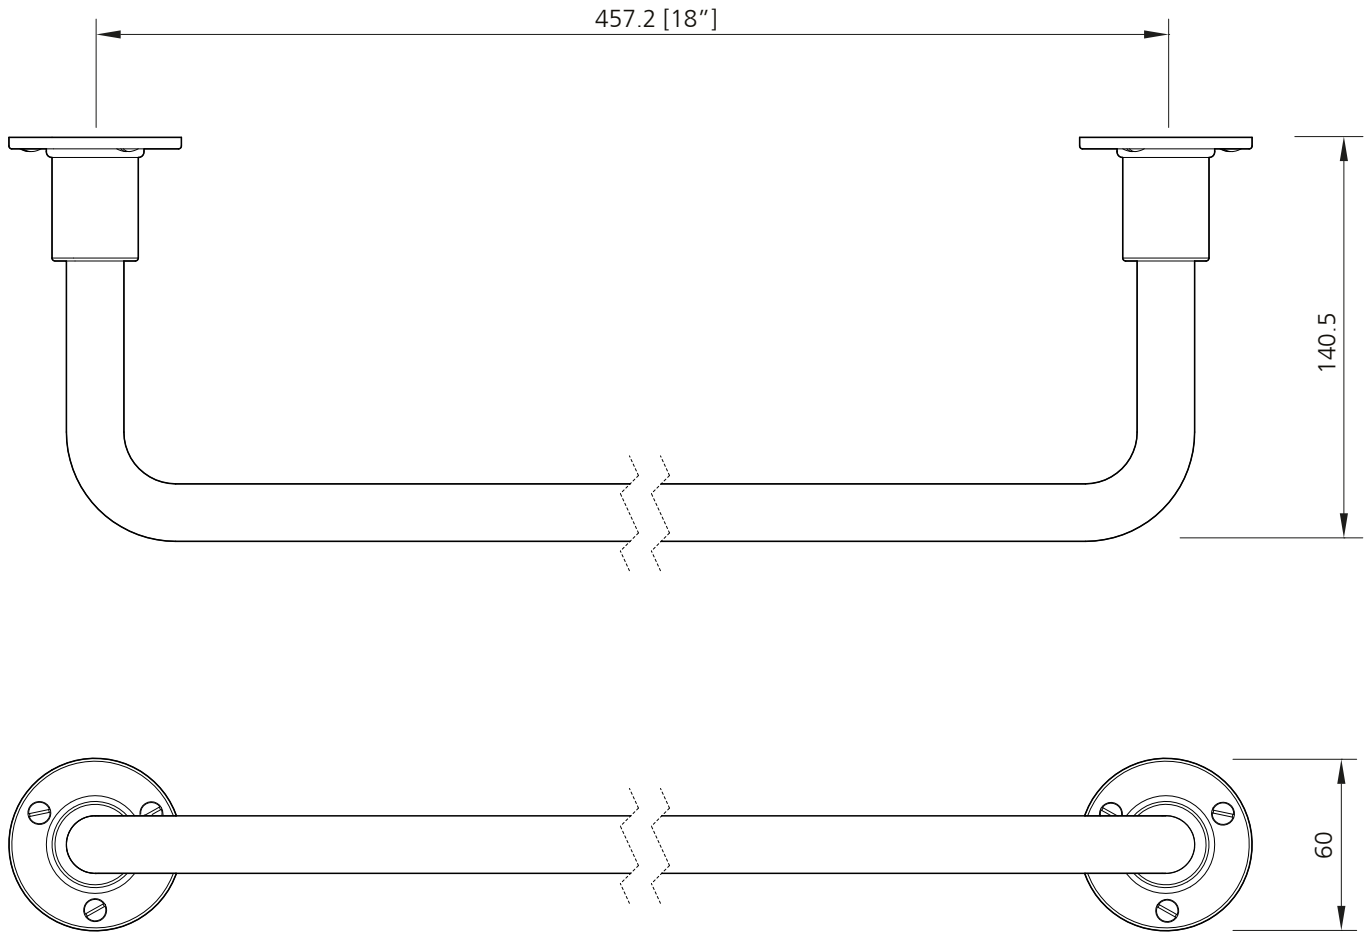

LEFROY BROOKS

IBROC HOUSE ESSEX ROAD
HODDESDON HERTS EN11 0QS UK
T: +44 (0)1992 708 316 F: +44 (0)1992 708 317

TT4966

TEN TEN MEDIUM 18" TOWEL RAIL

DIMENSIONAL DATA SHEET

DATE: 05/09/16

REVISION: A

COPYRIGHT © LBIP LTD. ALL RIGHTS RESERVED

DIMENSIONS IN MILLIMETRES

WHILST EVERY EFFORT IS MADE TO ENSURE THE ACCURACY OF THESE DATA SHEETS THEY ARE SUBJECT TO CHANGE WITHOUT NOTICE AS PART OF THE COMPANY'S PRODUCT DEVELOPMENT PROCESS