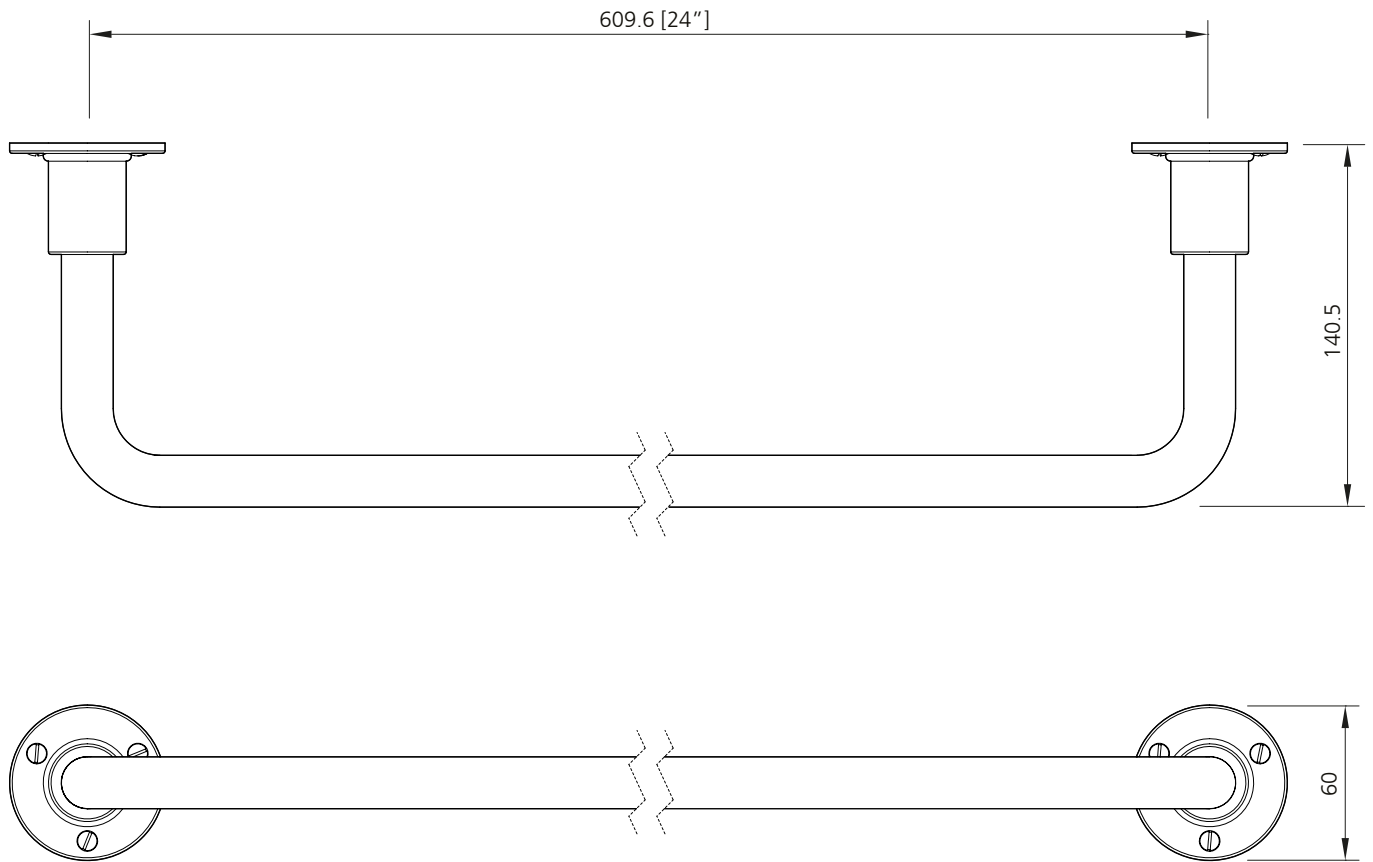

LEFROY BROOKS

IBROC HOUSE ESSEX ROAD
HODDESDON HERTS EN11 0QS UK
T: +44 (0)1992 708 316 F: +44 (0)1992 708 317

TT4967

TEN TEN LONG 24" TOWEL RAIL

DIMENSIONAL DATA SHEET

DATE: 05/09/16

REVISION: A

COPYRIGHT © LBIP LTD. ALL RIGHTS RESERVED

DIMENSIONS IN MILLIMETRES

WHILST EVERY EFFORT IS MADE TO ENSURE THE ACCURACY OF THESE DATA SHEETS THEY ARE SUBJECT TO CHANGE WITHOUT NOTICE AS PART OF THE COMPANY'S PRODUCT DEVELOPMENT PROCESS