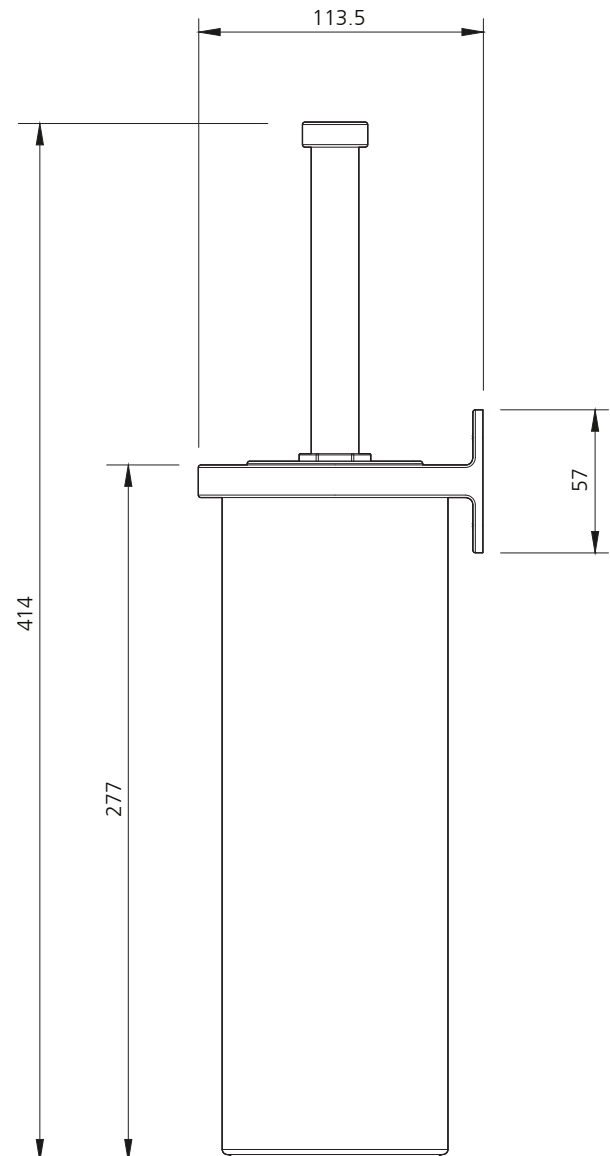

# TT4969

TEN TEN BRUSH HOLDER

## DIMENSIONAL DATA SHEET

DATE: 08/04/16

REVISION: A

COPYRIGHT © LBIP LTD. ALL RIGHTS RESERVED

DIMENSIONS IN MILLIMETRES

WHILST EVERY EFFORT IS MADE TO ENSURE THE ACCURACY OF THESE DATA SHEETS THEY ARE SUBJECT TO CHANGE WITHOUT NOTICE AS PART OF THE COMPANY'S PRODUCT DEVELOPMENT PROCESS