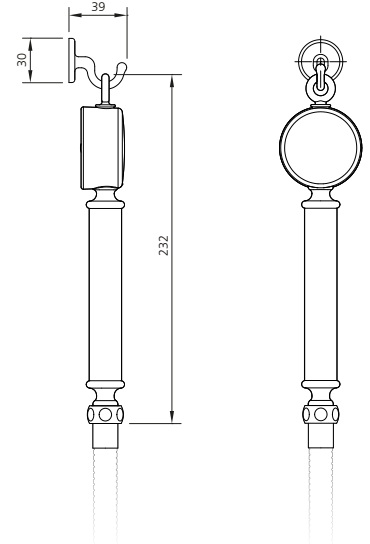

## TT8748

TEN TEN EXPOSED THERMOSTATIC SHOWER VALVE  
WITH 8" ROSE AND HAND SHOWER

### DIMENSIONAL DATA SHEET

DATE: 13/09/16

REVISION: A

COPYRIGHT © LBIP LTD. ALL RIGHTS RESERVED

DIMENSIONS IN MILLIMETRES

WHILST EVERY EFFORT IS MADE TO ENSURE THE ACCURACY OF THESE DATA SHEETS THEY ARE SUBJECT TO CHANGE WITHOUT NOTICE AS PART OF THE COMPANY'S PRODUCT DEVELOPMENT PROCESS