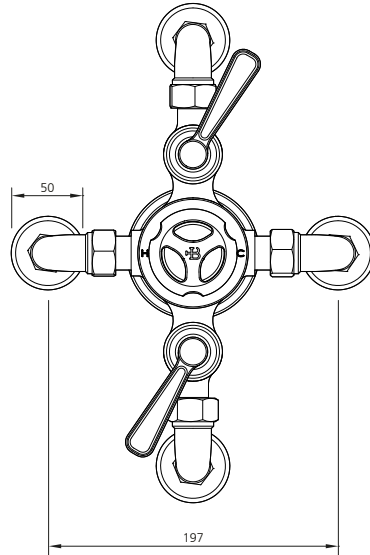

## TT8748

TEN TEN EXPOSED THERMOSTATIC SHOWER VALVE  
WITH 8" ROSE AND HAND SHOWER

### DIMENSIONAL DATA SHEET

DATE: 13/09/16

REVISION: A

COPYRIGHT © LBIP LTD. ALL RIGHTS RESERVED

DIMENSIONS IN MILLIMETRES

WHILST EVERY EFFORT IS MADE TO ENSURE THE ACCURACY OF THESE DATA SHEETS THEY ARE SUBJECT TO CHANGE WITHOUT NOTICE AS PART OF THE COMPANY'S PRODUCT DEVELOPMENT PROCESS