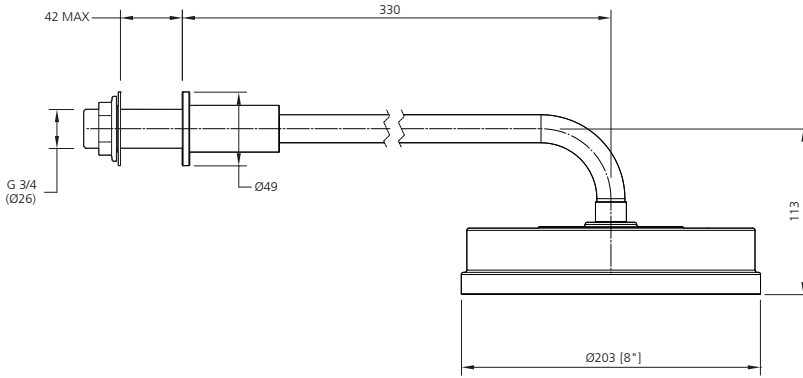

## TT8748

TEN TEN EXPOSED THERMOSTATIC SHOWER VALVE  
WITH 8" ROSE AND HAND SHOWER

### DIMENSIONAL DATA SHEET

DATE: 13/09/16

REVISION: A

COPYRIGHT © LBIP LTD. ALL RIGHTS RESERVED

DIMENSIONS IN MILLIMETRES

WHILST EVERY EFFORT IS MADE TO ENSURE THE ACCURACY OF THESE DATA SHEETS THEY ARE SUBJECT TO CHANGE WITHOUT NOTICE AS PART OF THE COMPANY'S PRODUCT DEVELOPMENT PROCESS