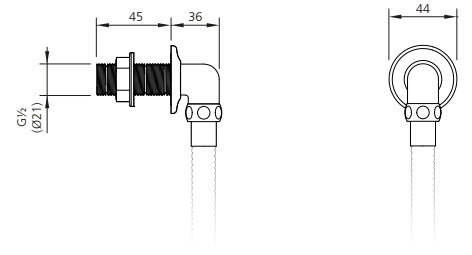

## TT8748

TEN TEN EXPOSED THERMOSTATIC SHOWER VALVE  
WITH 8" ROSE AND HAND SHOWER

### DIMENSIONAL DATA SHEET

DATE: 13/09/16

REVISION: A

COPYRIGHT © LBIP LTD. ALL RIGHTS RESERVED

DIMENSIONS IN MILLIMETRES

WHILST EVERY EFFORT IS MADE TO ENSURE THE ACCURACY OF THESE DATA SHEETS THEY ARE SUBJECT TO CHANGE WITHOUT NOTICE AS PART OF THE COMPANY'S PRODUCT DEVELOPMENT PROCESS