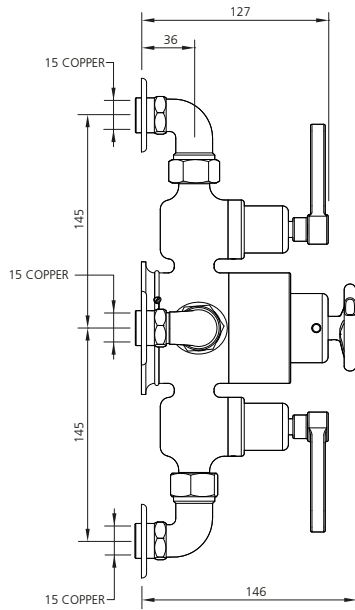

## TT8748

TEN TEN EXPOSED THERMOSTATIC SHOWER VALVE  
WITH 8" ROSE AND HAND SHOWER

### DIMENSIONAL DATA SHEET

DATE: 13/09/16

REVISION: A

COPYRIGHT © LBIP LTD. ALL RIGHTS RESERVED

DIMENSIONS IN MILLIMETRES

WHILST EVERY EFFORT IS MADE TO ENSURE THE ACCURACY OF THESE DATA SHEETS THEY ARE SUBJECT TO CHANGE WITHOUT NOTICE AS PART OF THE COMPANY'S PRODUCT DEVELOPMENT PROCESS