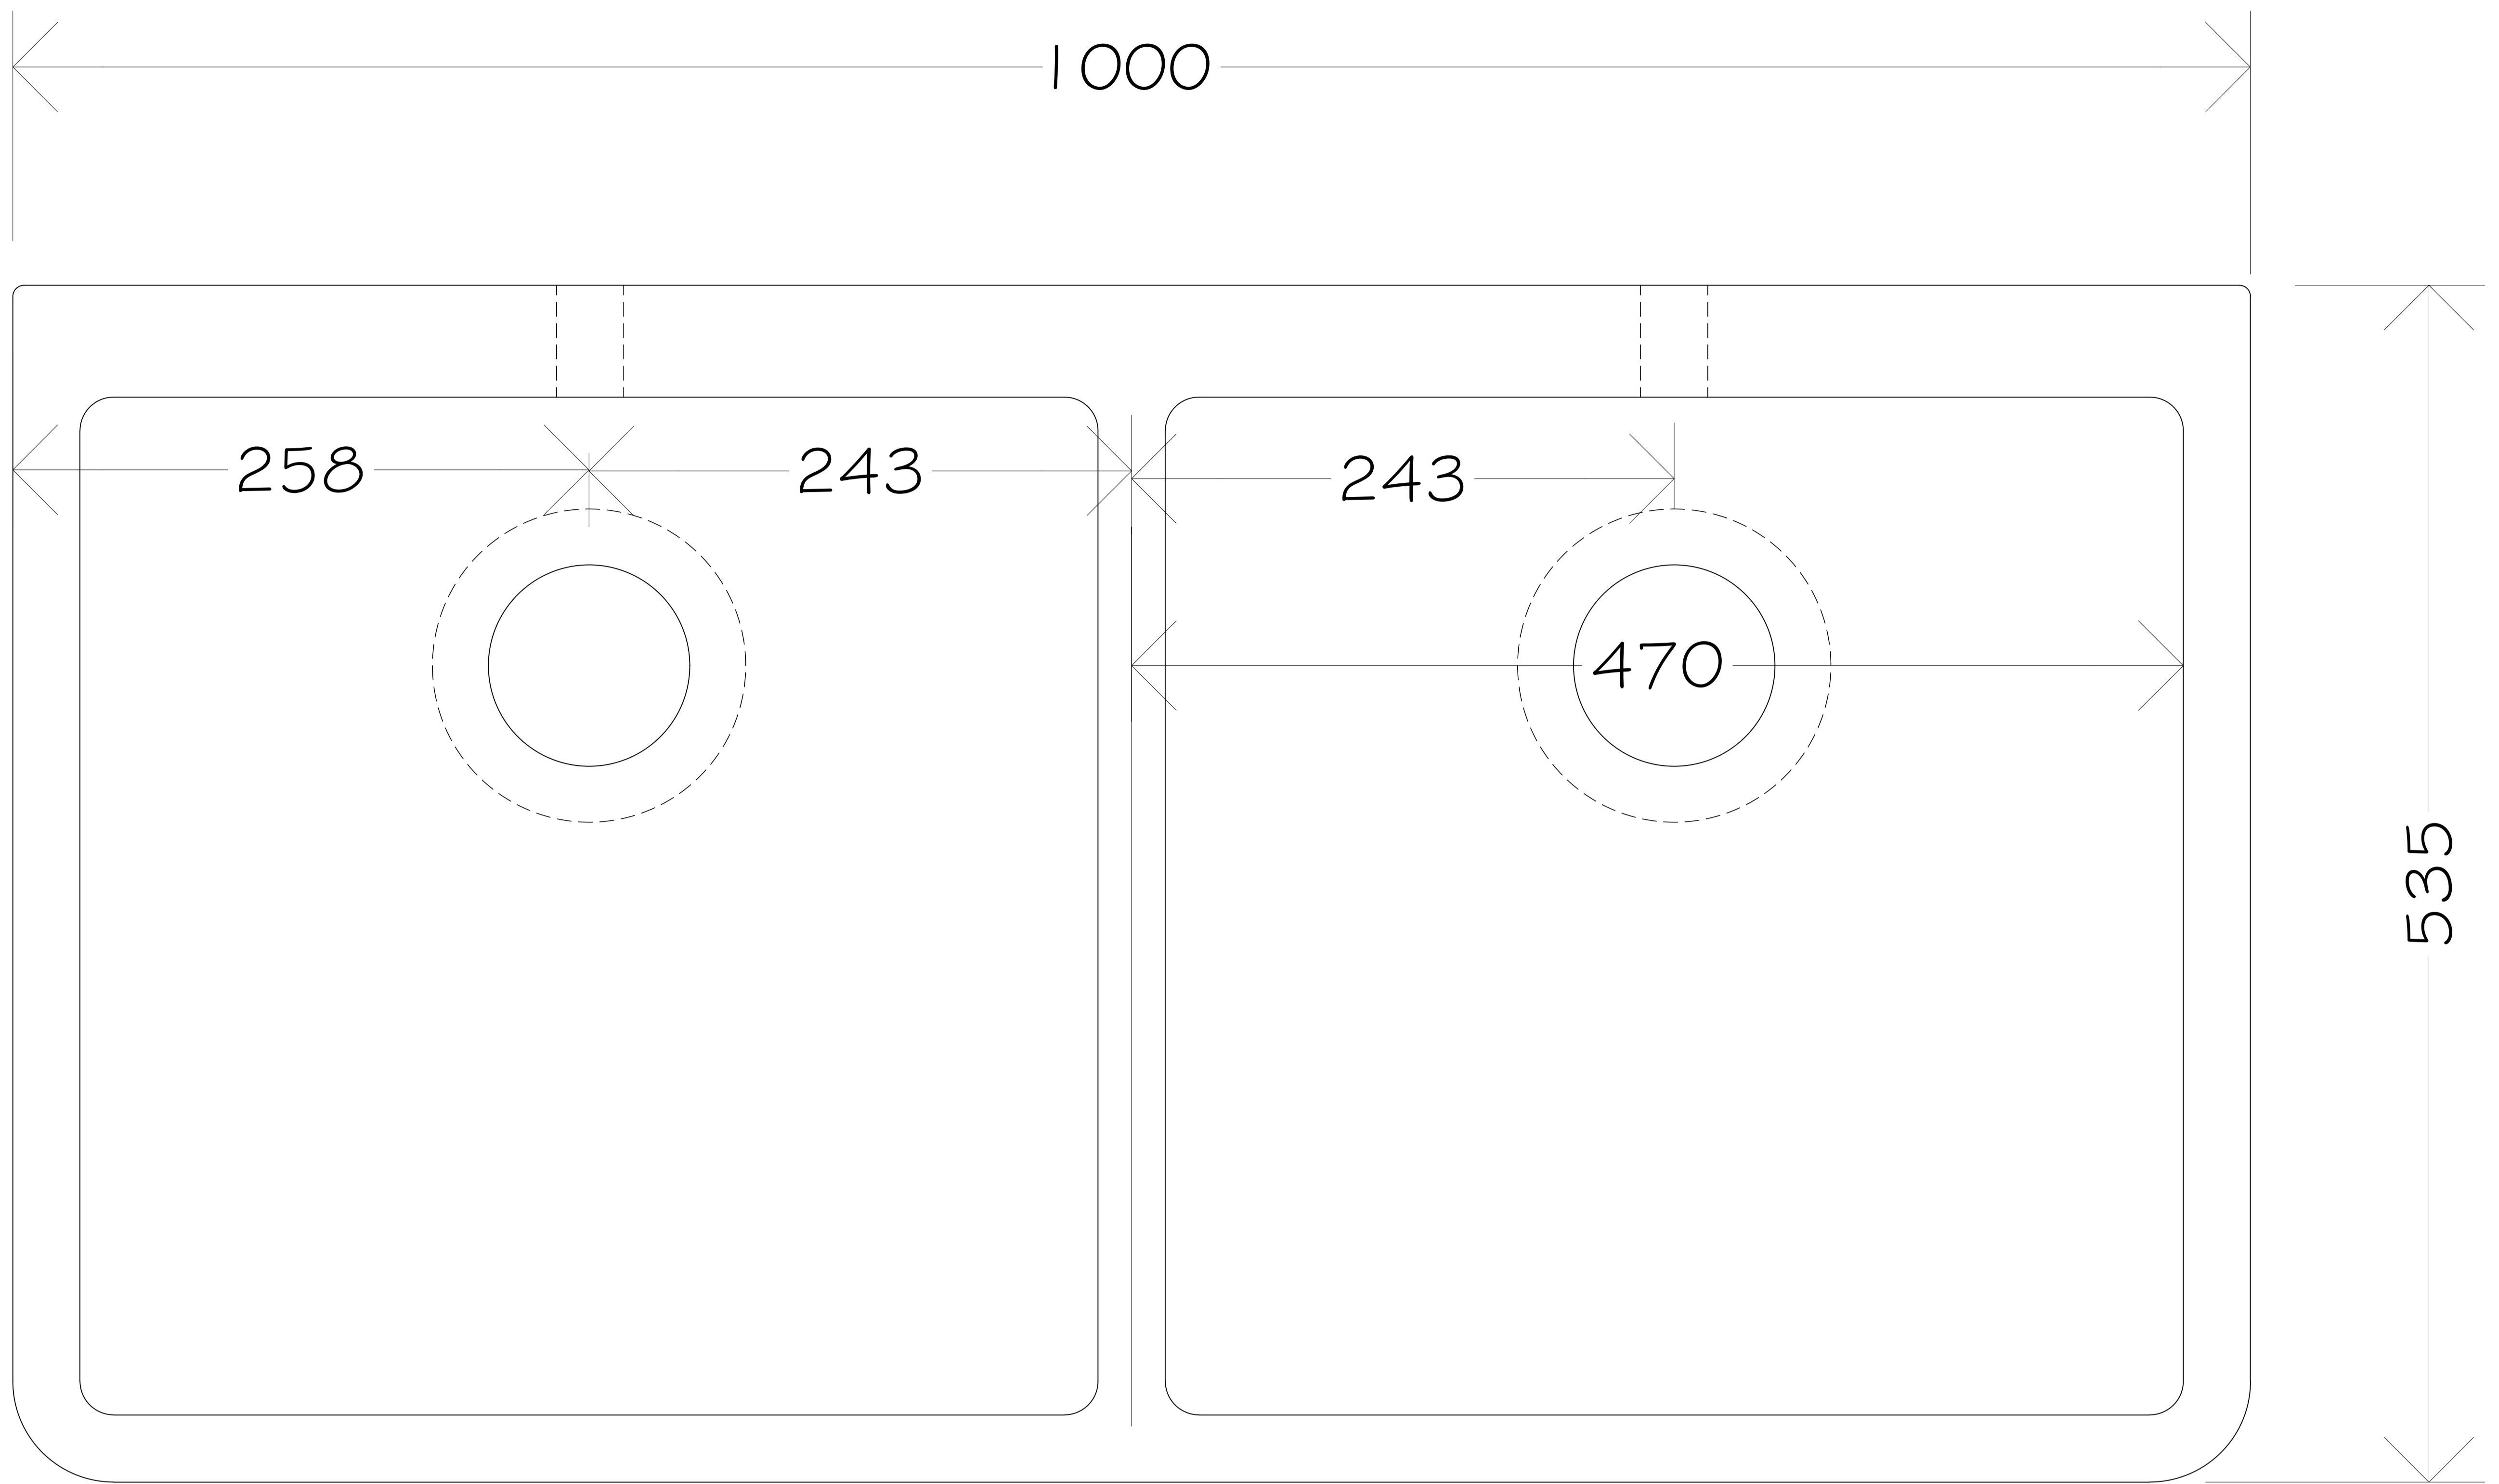

DEVOL 1000 DOUBLE BOWL

TOP VIEW

FRONT VIEW

TRAWDEN