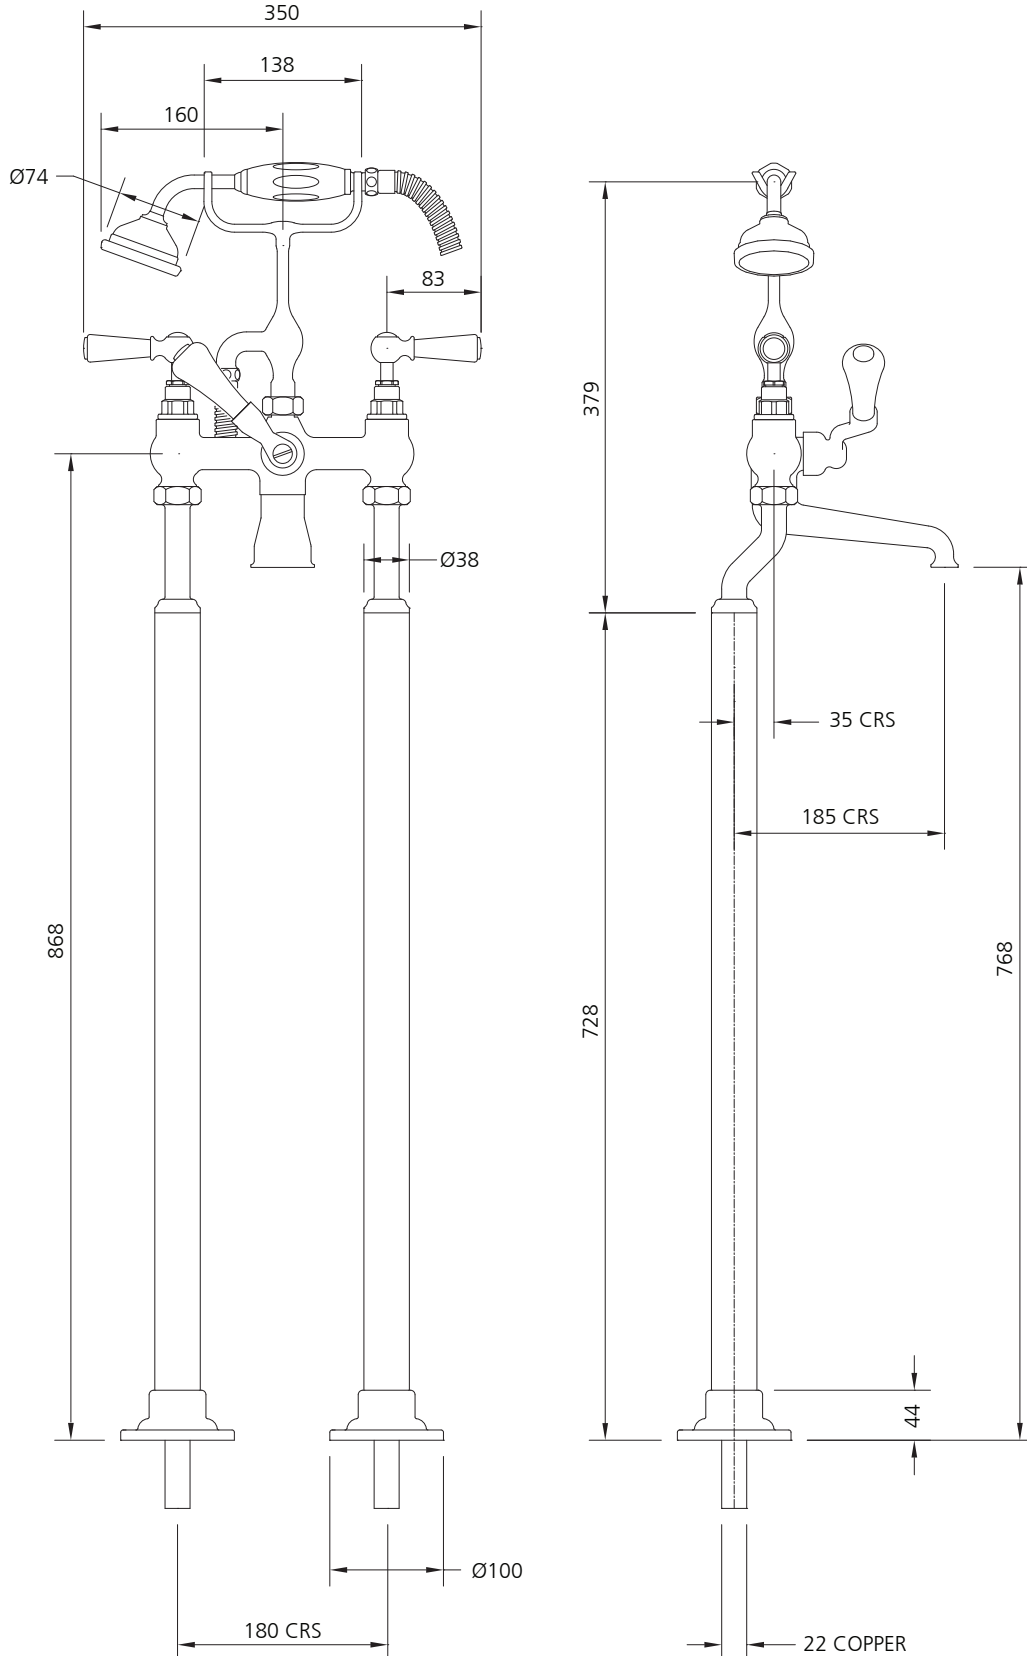

LEFROY BROOKS

IBROC HOUSE ESSEX ROAD
HODDESDON HERTS EN11 0QS UK
T: +44 (0)1992 708 316 F: +44 (0)1992 708 317

WL-1144

CLASSIC WHITE LEVER BATH SHOWER MIXER (¾")
WITH STANDPIPES
(ALSO AVAILABLE WITH EXTENDED LEGS LB-2119)

DIMENSIONAL DATA SHEET

DATE: 2 August 2010

ISSUE: 058 D

©COPYRIGHT 2010. CHRISTO LEFROY BROOKS. ALL RIGHTS RESERVED.

DIMENSIONS IN MILLIMETRES

WHILST EVERY EFFORT IS MADE TO ENSURE THE ACCURACY OF THESE DATA SHEETS THEY ARE SUBJECT TO CHANGE WITHOUT NOTICE AS PART OF THE COMPANY'S PRODUCT DEVELOPMENT PROCESS