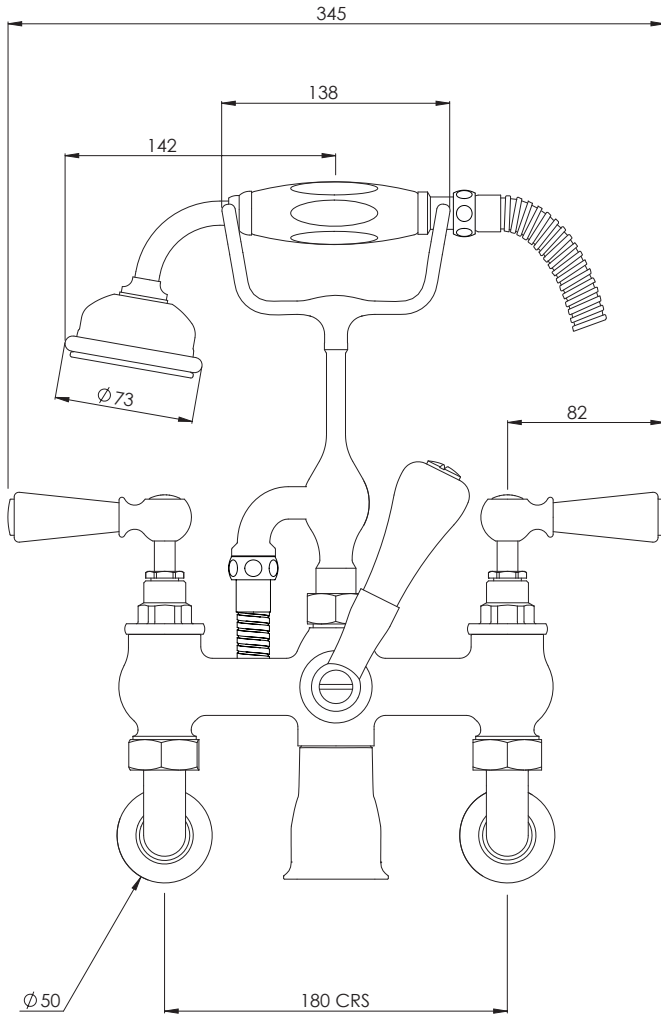

LEFROY BROOKS

IBROC HOUSE ESSEX ROAD
HODDESDON HERTS EN11 0QS UK
T: +44 (0)1992 708 316 F: +44 (0)1992 708 317

WL1166

CLASSIC WALL MOUNTED BATH SHOWER
MIXER WITH WHITE LEVERS

DIMENSIONAL DATA SHEET

DATE: 01/04/19

REVISION: D

COPYRIGHT © LBIP LTD. ALL RIGHTS RESERVED

DIMENSIONS IN MILLIMETRES

WHILST EVERY EFFORT IS MADE TO ENSURE THE ACCURACY OF THESE DATA SHEETS THEY ARE SUBJECT TO CHANGE WITHOUT NOTICE AS PART OF THE COMPANY'S PRODUCT DEVELOPMENT PROCESS