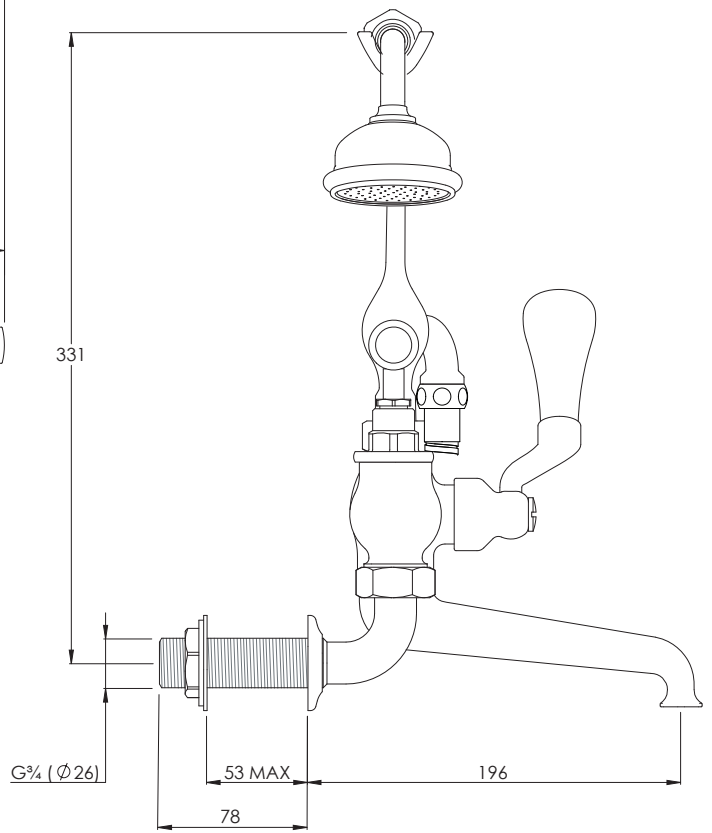

LEFROY BROOKS

IBROC HOUSE ESSEX ROAD
HODDESDON HERTS EN11 0QS UK
T: +44 (0)1992 708 316 F: +44 (0)1992 708 317

WL1166

CLASSIC WALL MOUNTED BATH SHOWER
MIXER WITH WHITE LEVERS

DIMENSIONAL DATA SHEET

DATE: 01/04/19

REVISION: D

COPYRIGHT © LBIP LTD. ALL RIGHTS RESERVED

DIMENSIONS IN MILLIMETRES

WHILST EVERY EFFORT IS MADE TO ENSURE THE ACCURACY OF THESE DATA SHEETS THEY ARE SUBJECT TO CHANGE WITHOUT NOTICE AS PART OF THE COMPANY'S PRODUCT DEVELOPMENT PROCESS