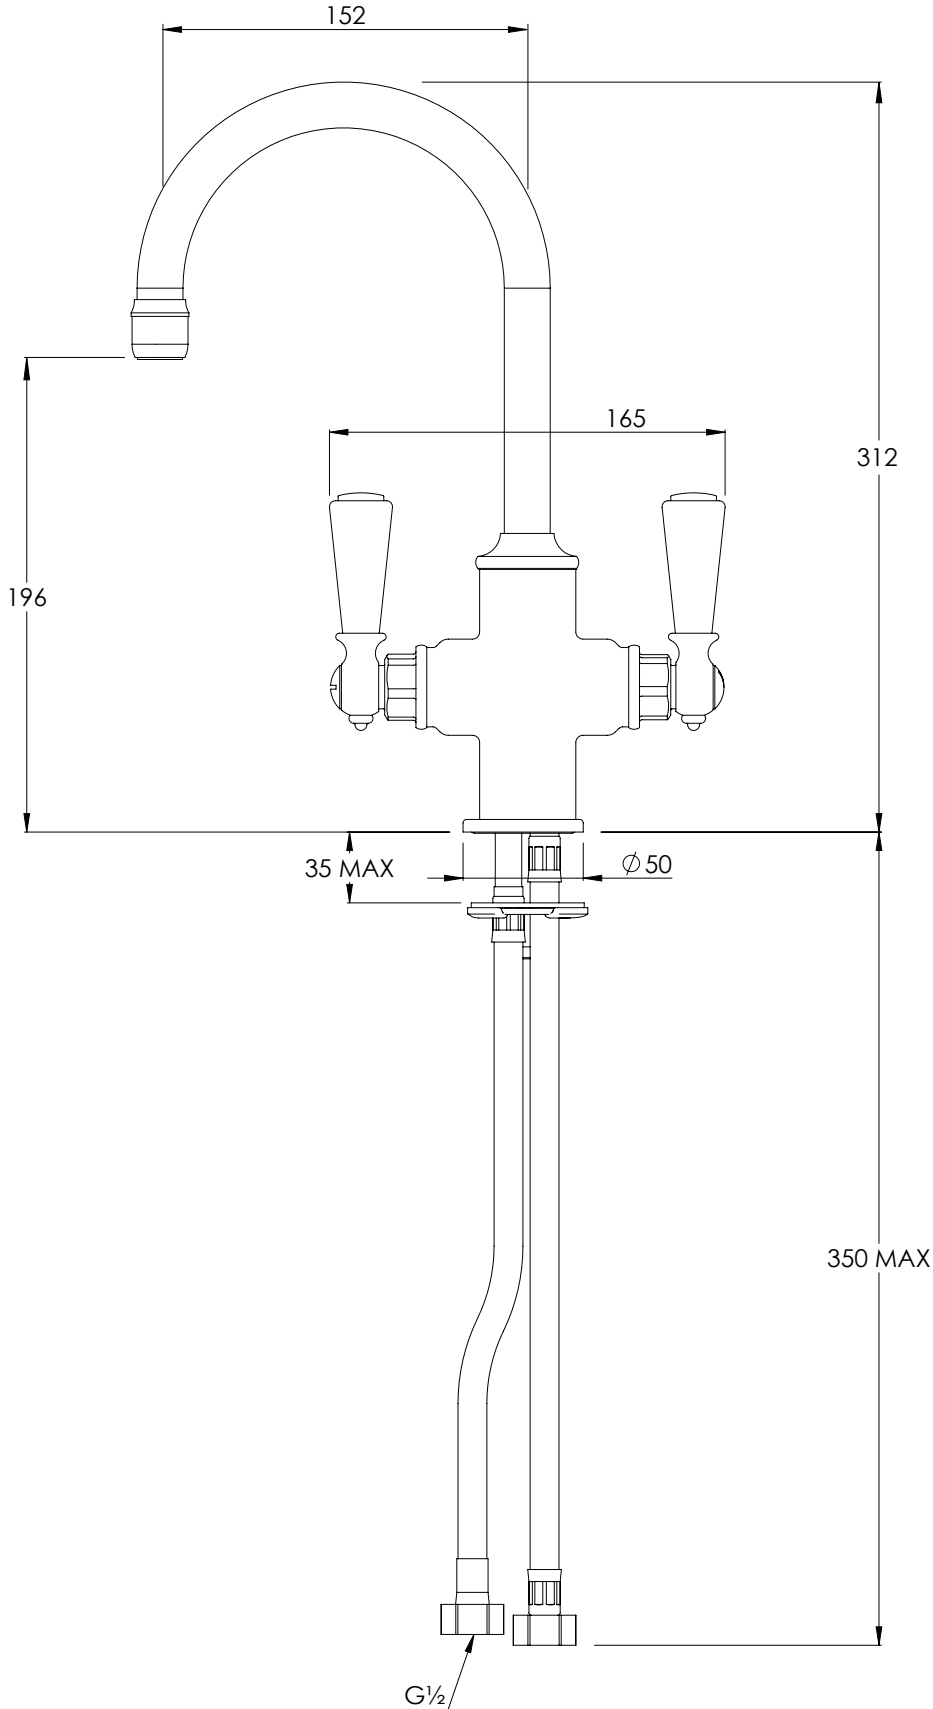

LEFROY BROOKS

IBROC HOUSE ESSEX ROAD
HODDESDON HERTS EN11 0QS UK
T: +44 (0)1992 708 316 F: +44 (0)1992 708 317

WL1180

CLASSIC WHITE LEVER MONO BASIN MIXER

DIMENSIONAL DATA SHEET

DATE: 06/01/2022

REVISION: B

COPYRIGHT © LBIP LTD. ALL RIGHTS RESERVED

DIMENSIONS IN MILLIMETRES

WHILST EVERY EFFORT IS MADE TO ENSURE THE ACCURACY OF THESE DATA SHEETS THEY ARE SUBJECT TO CHANGE WITHOUT NOTICE AS PART OF THE COMPANY'S PRODUCT DEVELOPMENT PROCESS