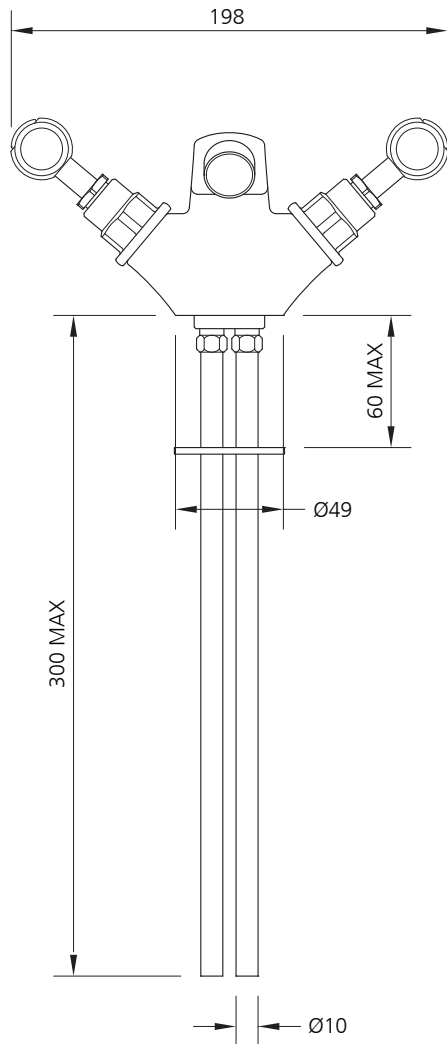

LEFROY BROOKS

IBROC HOUSE ESSEX ROAD
HODDESDON HERTS EN11 OQS UK
T: +44 (0)1992 708 316 F: +44 (0)1992 708 317

WL-1195

CLASSIC BIDET MONOBLOC WITH WHITE LEVERS
AND POP-UP WASTE

DIMENSIONAL DATA SHEET

DATE: 3 August 2010

ISSUE: 006

©COPYRIGHT 2010. CHRISTO LEFROY BROOKS. ALL RIGHTS RESERVED.

DIMENSIONS IN MILLIMETRES

WHILST EVERY EFFORT IS MADE TO ENSURE THE ACCURACY OF THESE DATA SHEETS THEY ARE SUBJECT TO CHANGE WITHOUT NOTICE AS PART OF THE COMPANY'S PRODUCT DEVELOPMENT PROCESS