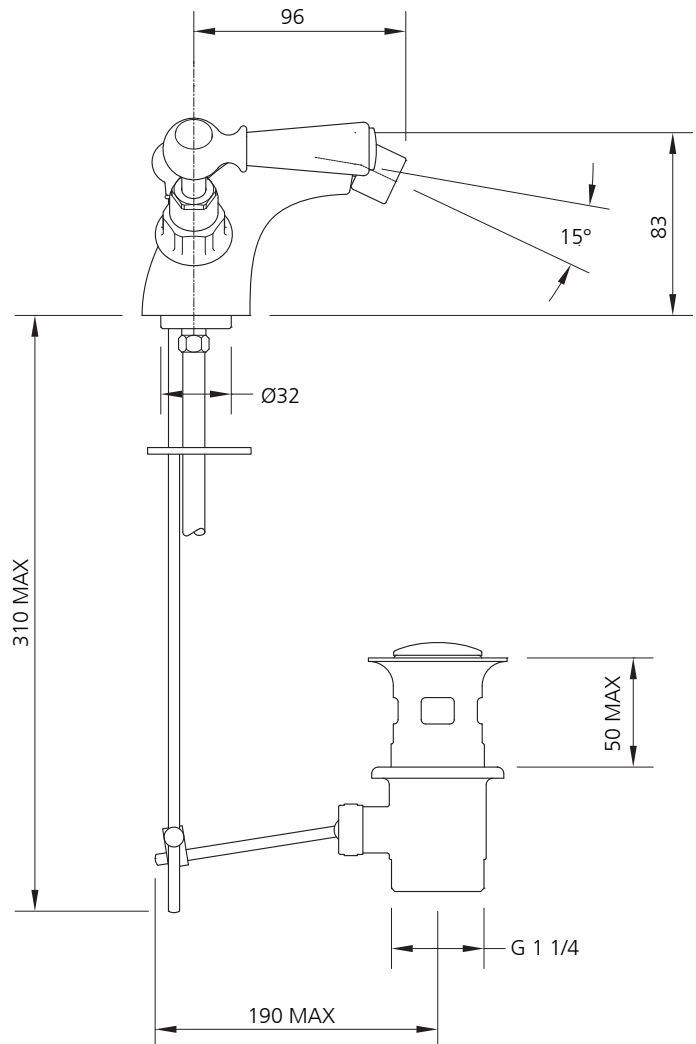

LEFROY BROOKS

IBROC HOUSE ESSEX ROAD
HODDESDON HERTS EN11 OQS UK
T: +44 (0)1992 708 316 F: +44 (0)1992 708 317

WL-1195

CLASSIC BIDET MONOBLOC WITH WHITE LEVERS
AND POP-UP WASTE

DIMENSIONAL DATA SHEET

DATE: 3 August 2010

ISSUE: 006

©COPYRIGHT 2010. CHRISTO LEFROY BROOKS. ALL RIGHTS RESERVED.

DIMENSIONS IN MILLIMETRES

WHILST EVERY EFFORT IS MADE TO ENSURE THE ACCURACY OF THESE DATA SHEETS THEY ARE SUBJECT TO CHANGE WITHOUT NOTICE AS PART OF THE COMPANY'S PRODUCT DEVELOPMENT PROCESS