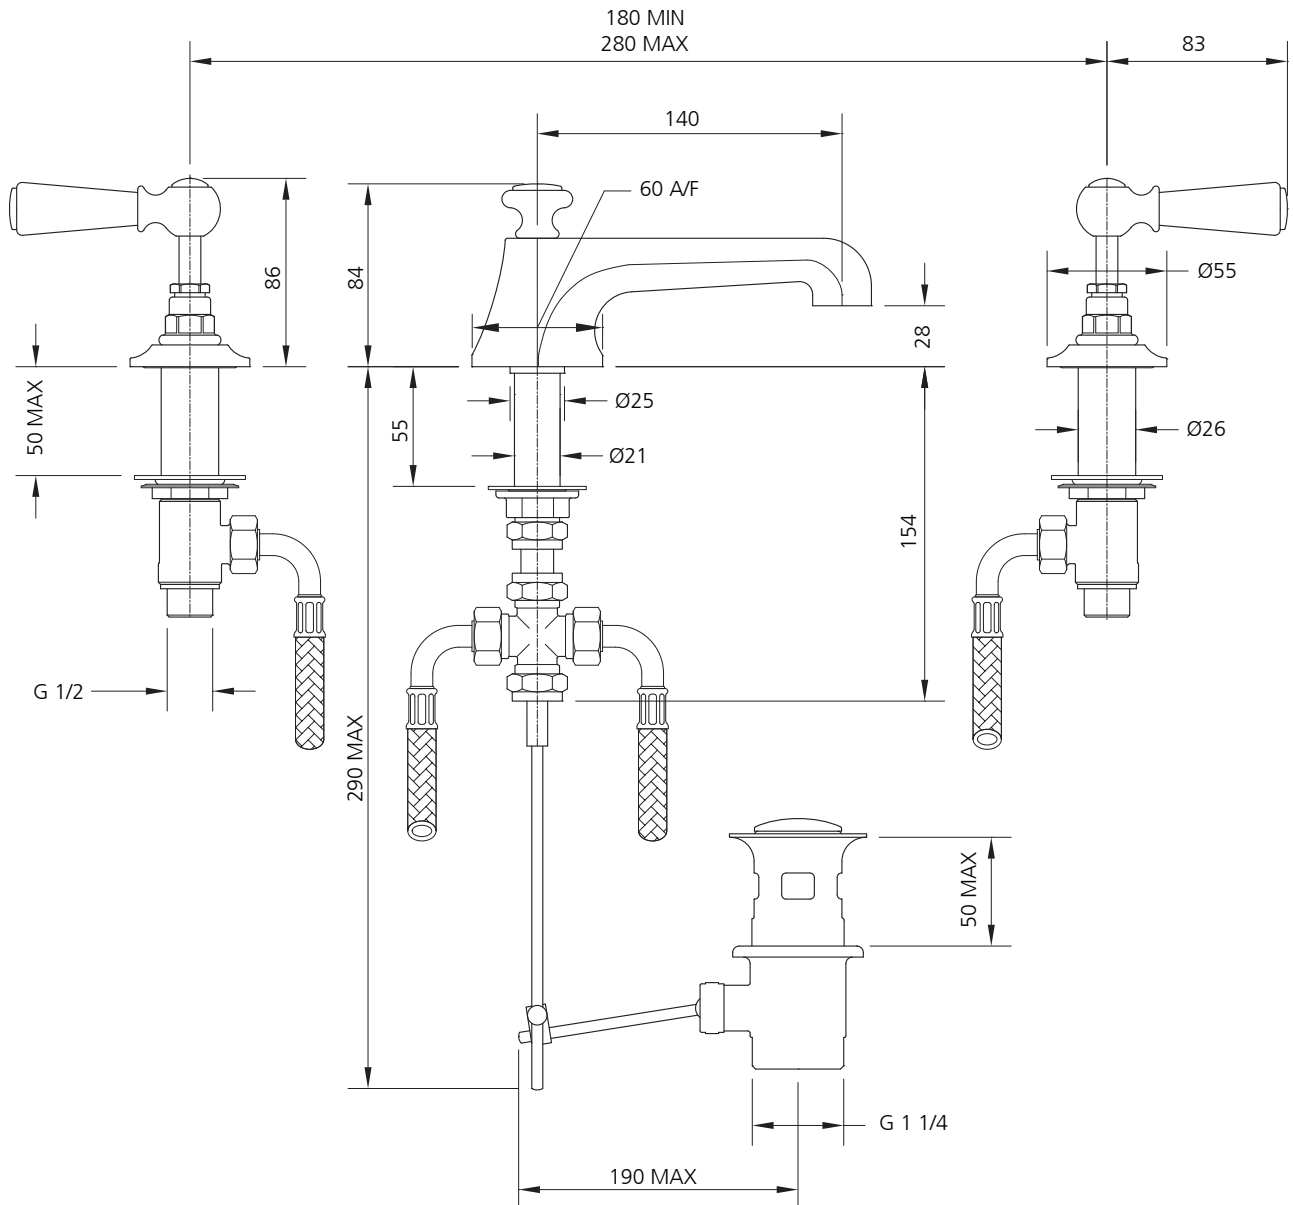

LEFROY BROOKS

IBROC HOUSE ESSEX ROAD
HODDESDON HERTS EN11 0QS UK
T: +44 (0)1992 708 316 F: +44 (0)1992 708 317

WL-1228

MACKINTOSH WHITE LEVER THREE HOLE BASIN MIXER
WITH POP-UP WASTE

DIMENSIONAL DATA SHEET

DATE: 3 August 2010

ISSUE: 021 B

©COPYRIGHT 2010. CHRISTO LEFROY BROOKS. ALL RIGHTS RESERVED.

DIMENSIONS IN MILLIMETRES

WHILST EVERY EFFORT IS MADE TO ENSURE THE ACCURACY OF THESE DATA SHEETS THEY ARE SUBJECT TO CHANGE WITHOUT NOTICE AS PART OF THE COMPANY'S PRODUCT DEVELOPMENT PROCESS