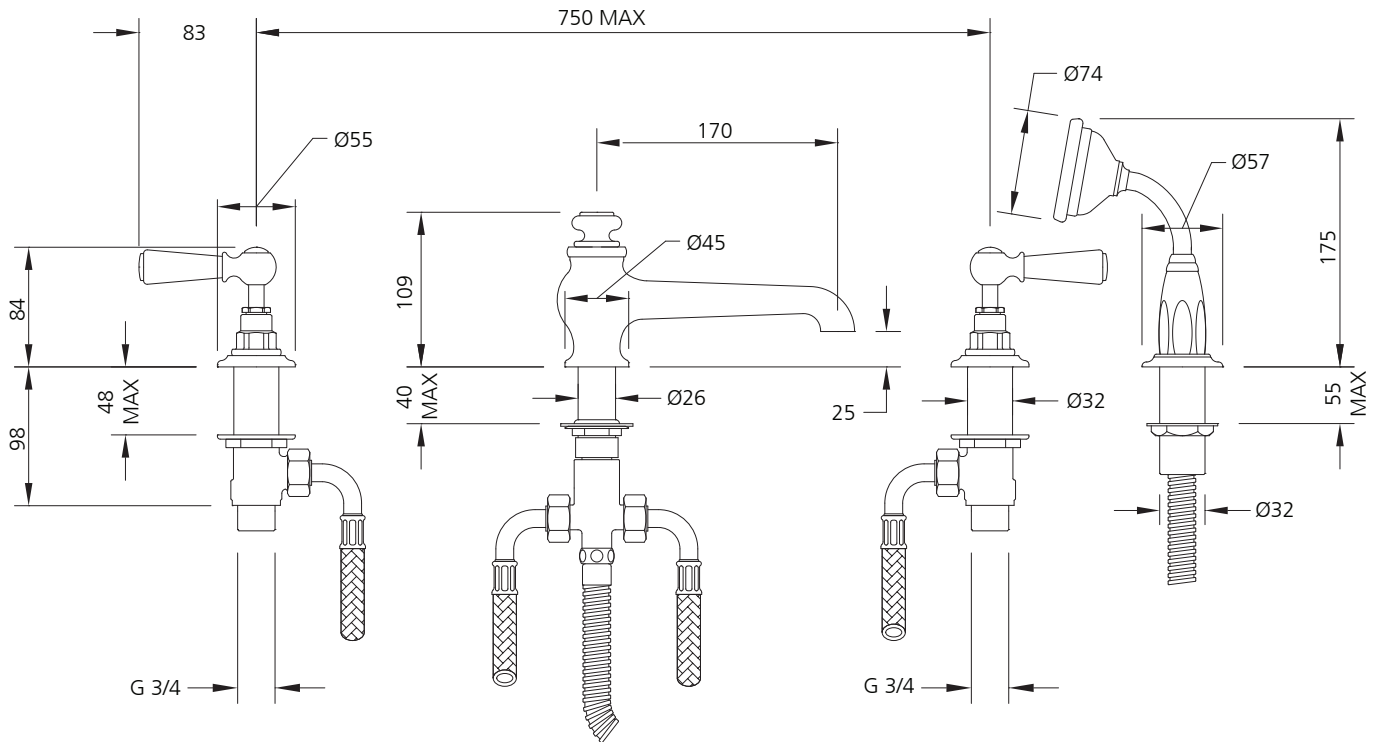

## WL-1250

CLASSIC WHITE LEVER FOUR HOLE BATH SET  
WITH DIVERTER AND PULL-OUT SHOWER

### DIMENSIONAL DATA SHEET

DATE: 4 August 2010

ISSUE: 036 B

©COPYRIGHT 2010. CHRISTO LEFROY BROOKS. ALL RIGHTS RESERVED.

DIMENSIONS IN MILLIMETRES

WHILST EVERY EFFORT IS MADE TO ENSURE THE ACCURACY OF THESE DATA SHEETS THEY ARE SUBJECT TO CHANGE WITHOUT NOTICE AS PART OF THE COMPANY'S PRODUCT DEVELOPMENT PROCESS