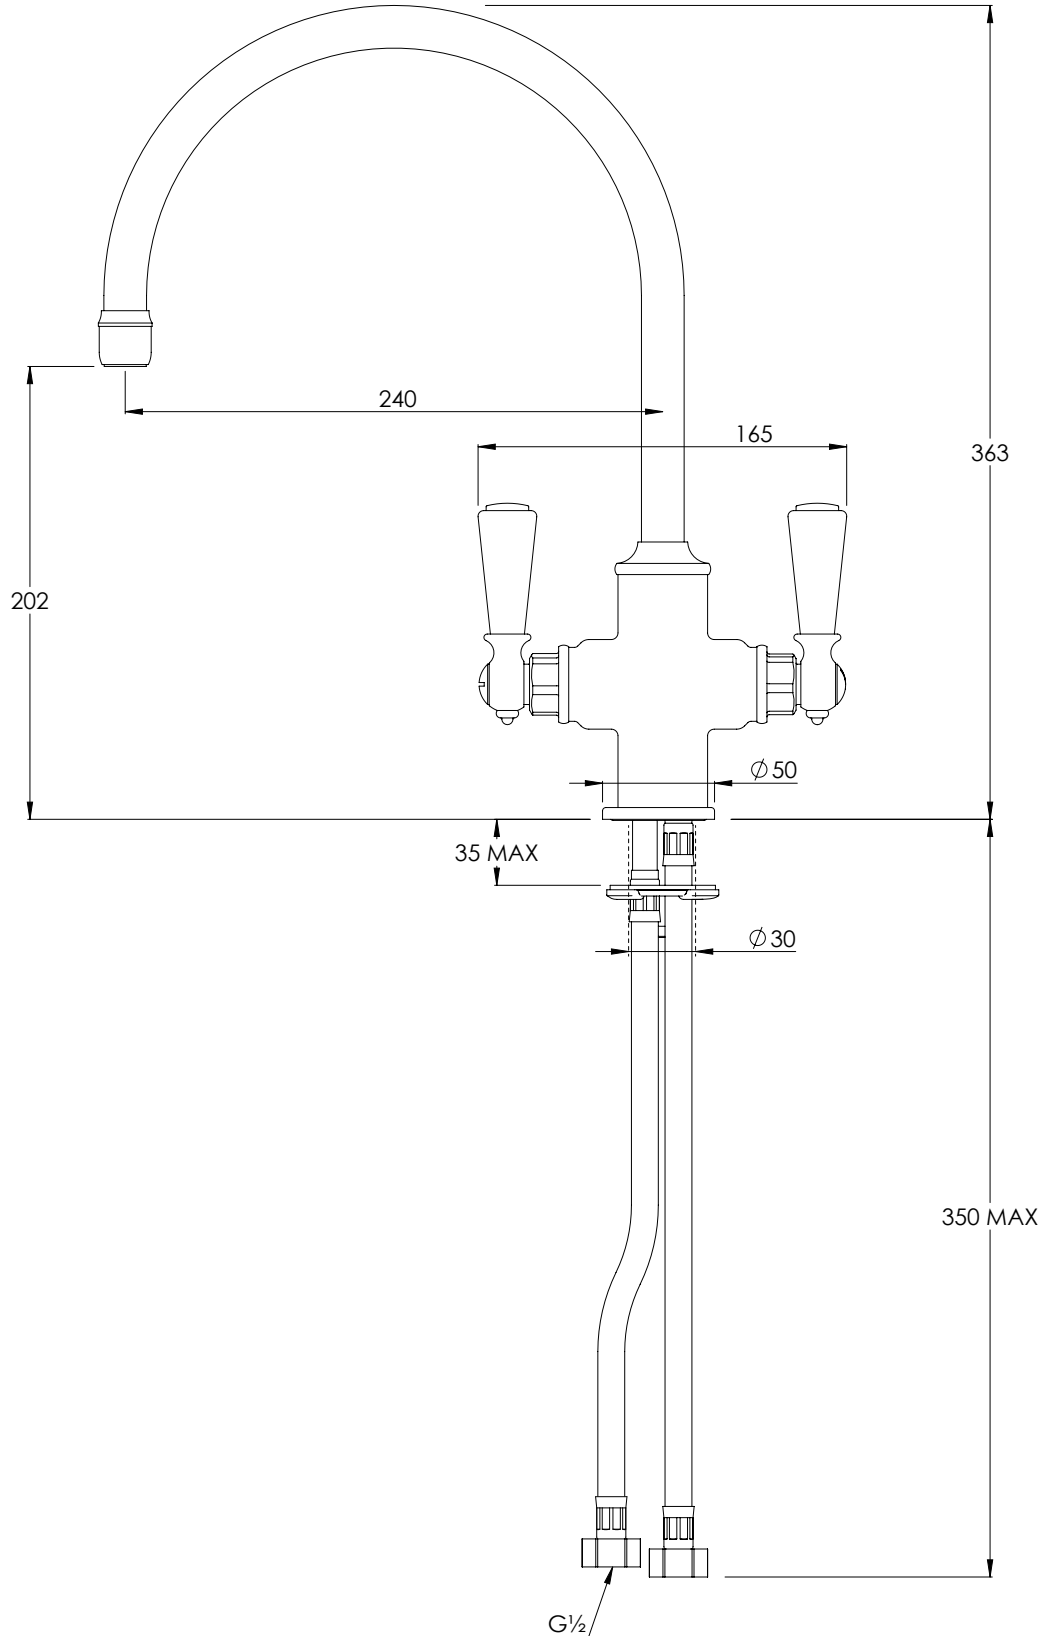

LEFROY BROOKS

IBROC HOUSE ESSEX ROAD
HODDESDON HERTS EN11 0QS UK
T: +44 (0)1992 708 316 F: +44 (0)1992 708 317

WL1550

CLASSIC WHITE LEVER MONO KITCHEN MIXER

DIMENSIONAL DATA SHEET

DATE: 22/05/2019

REVISION: D

COPYRIGHT © LBIP LTD. ALL RIGHTS RESERVED

DIMENSIONS IN MILLIMETRES

WHILST EVERY EFFORT IS MADE TO ENSURE THE ACCURACY OF THESE DATA SHEETS THEY ARE SUBJECT TO CHANGE WITHOUT NOTICE AS PART OF THE COMPANY'S PRODUCT DEVELOPMENT PROCESS