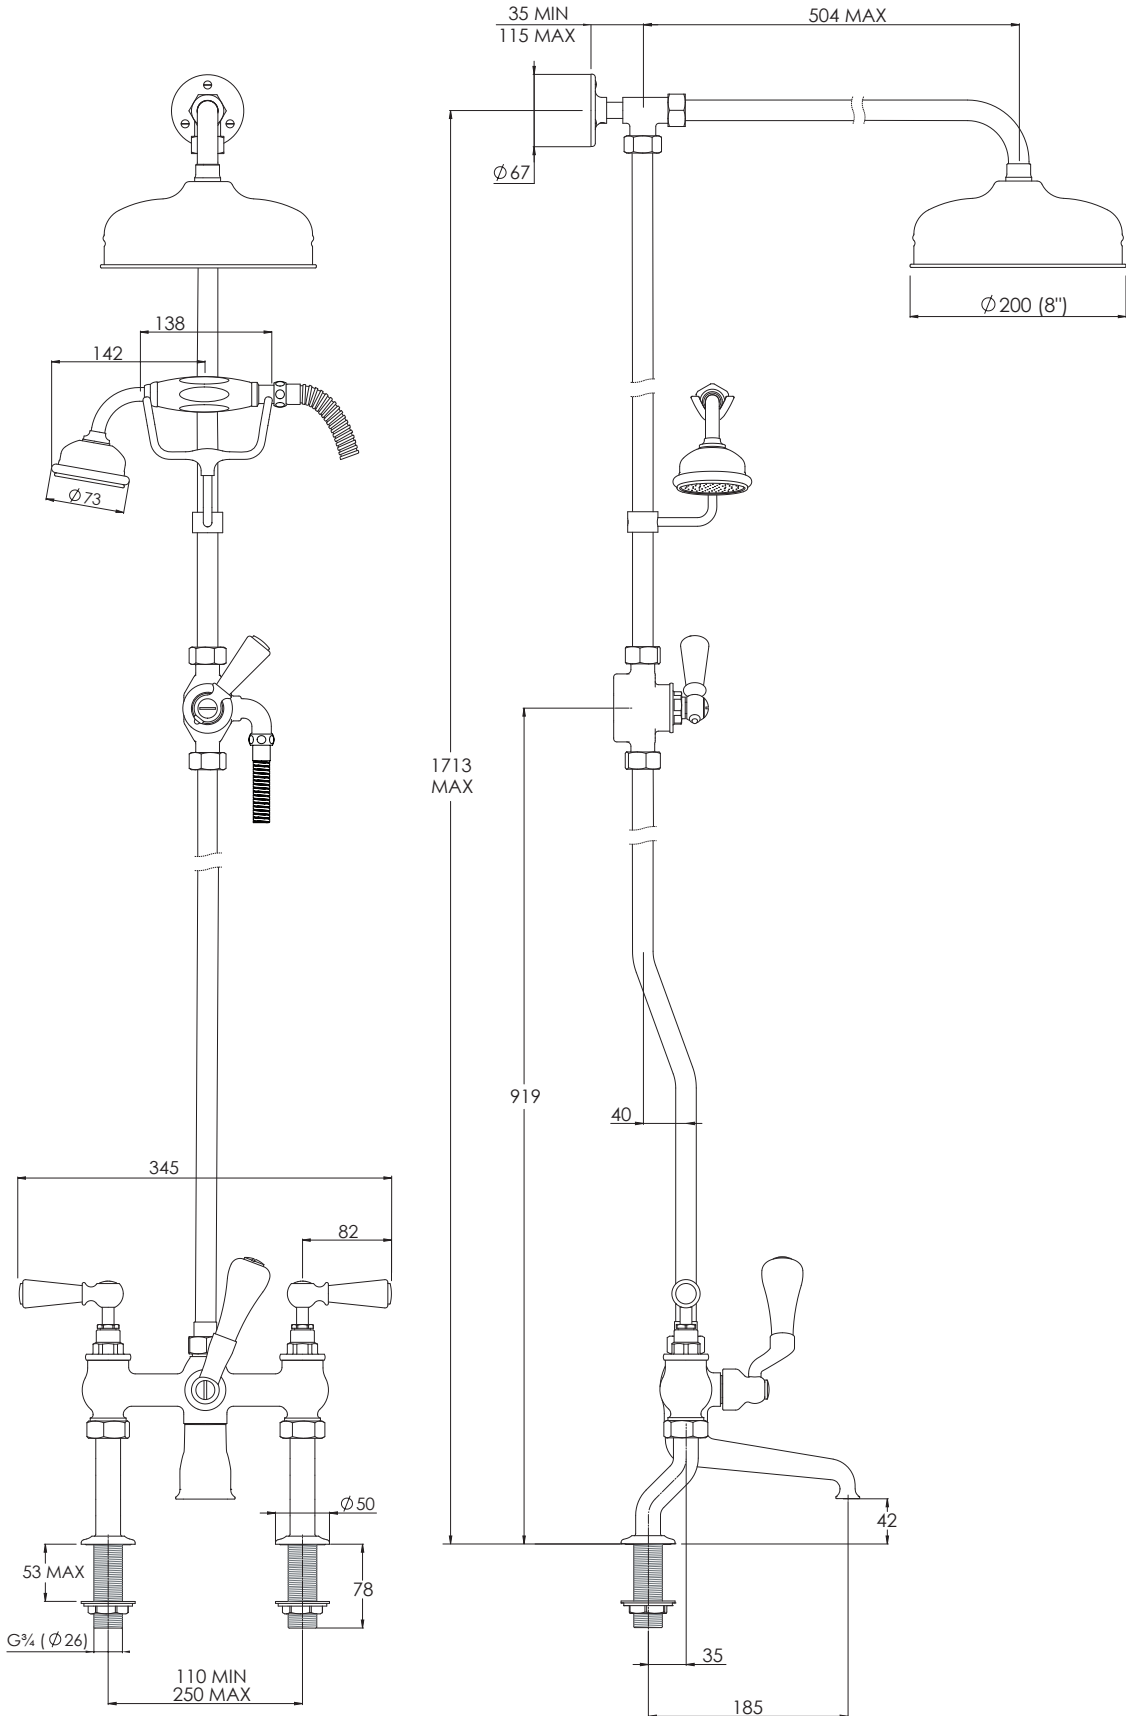

# WL1701

CLASSIC DECK MOUNTED BATH SHOWER MIXER  
WITH WHITE LEVERS, RISER KIT, LEVER DIVERTER,  
HAND SHOWER AND 8" ROSE

## DIMENSIONAL DATA SHEET

DATE: 11/04/2019

REVISION: D

COPYRIGHT © LBIP LTD. ALL RIGHTS RESERVED

DIMENSIONS IN MILLIMETRES

WHILST EVERY EFFORT IS MADE TO ENSURE THE ACCURACY OF THESE DATA SHEETS THEY ARE SUBJECT TO CHANGE WITHOUT NOTICE AS PART OF THE COMPANY'S PRODUCT DEVELOPMENT PROCESS