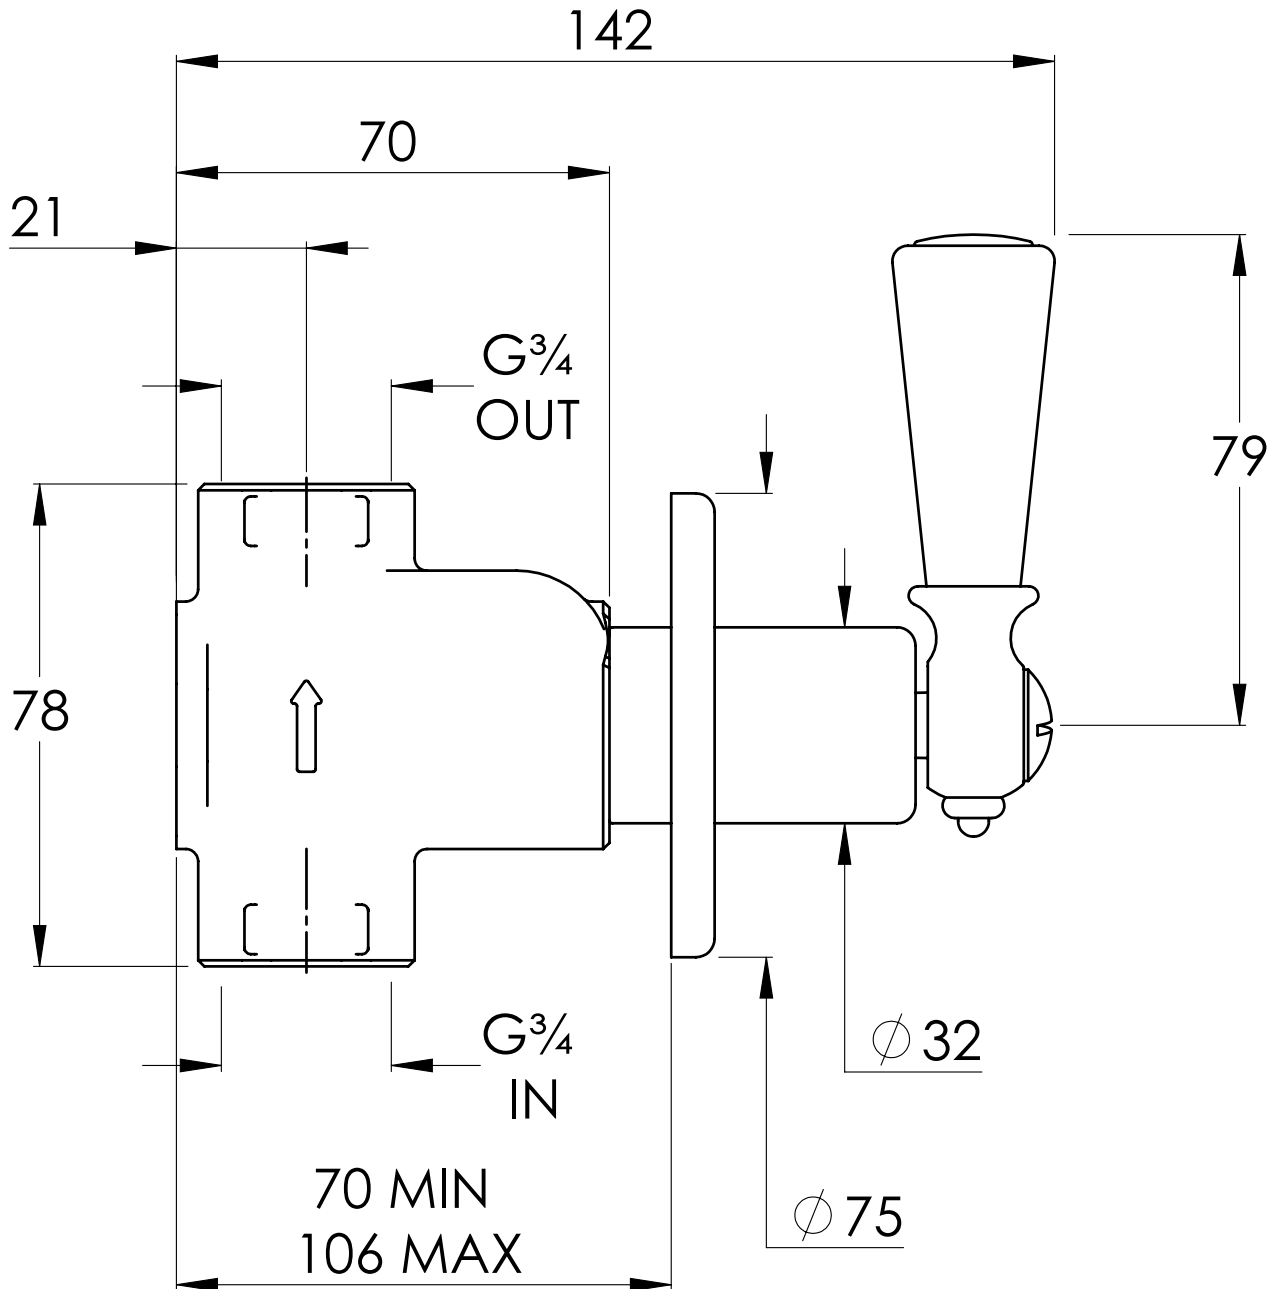

# WL5000

CLASSIC WHITE LEVER FLOW CONTROL VALVE

DIMENSIONAL DATA SHEET

DATE: 23/01/2020

REVISION: C

COPYRIGHT © LBIP LTD. ALL RIGHTS RESERVED

DIMENSIONS IN MILLIMETRES

WHILST EVERY EFFORT IS MADE TO ENSURE THE ACCURACY OF THESE DATA SHEETS THEY ARE SUBJECT TO CHANGE WITHOUT NOTICE AS PART OF THE COMPANY'S PRODUCT DEVELOPMENT PROCESS