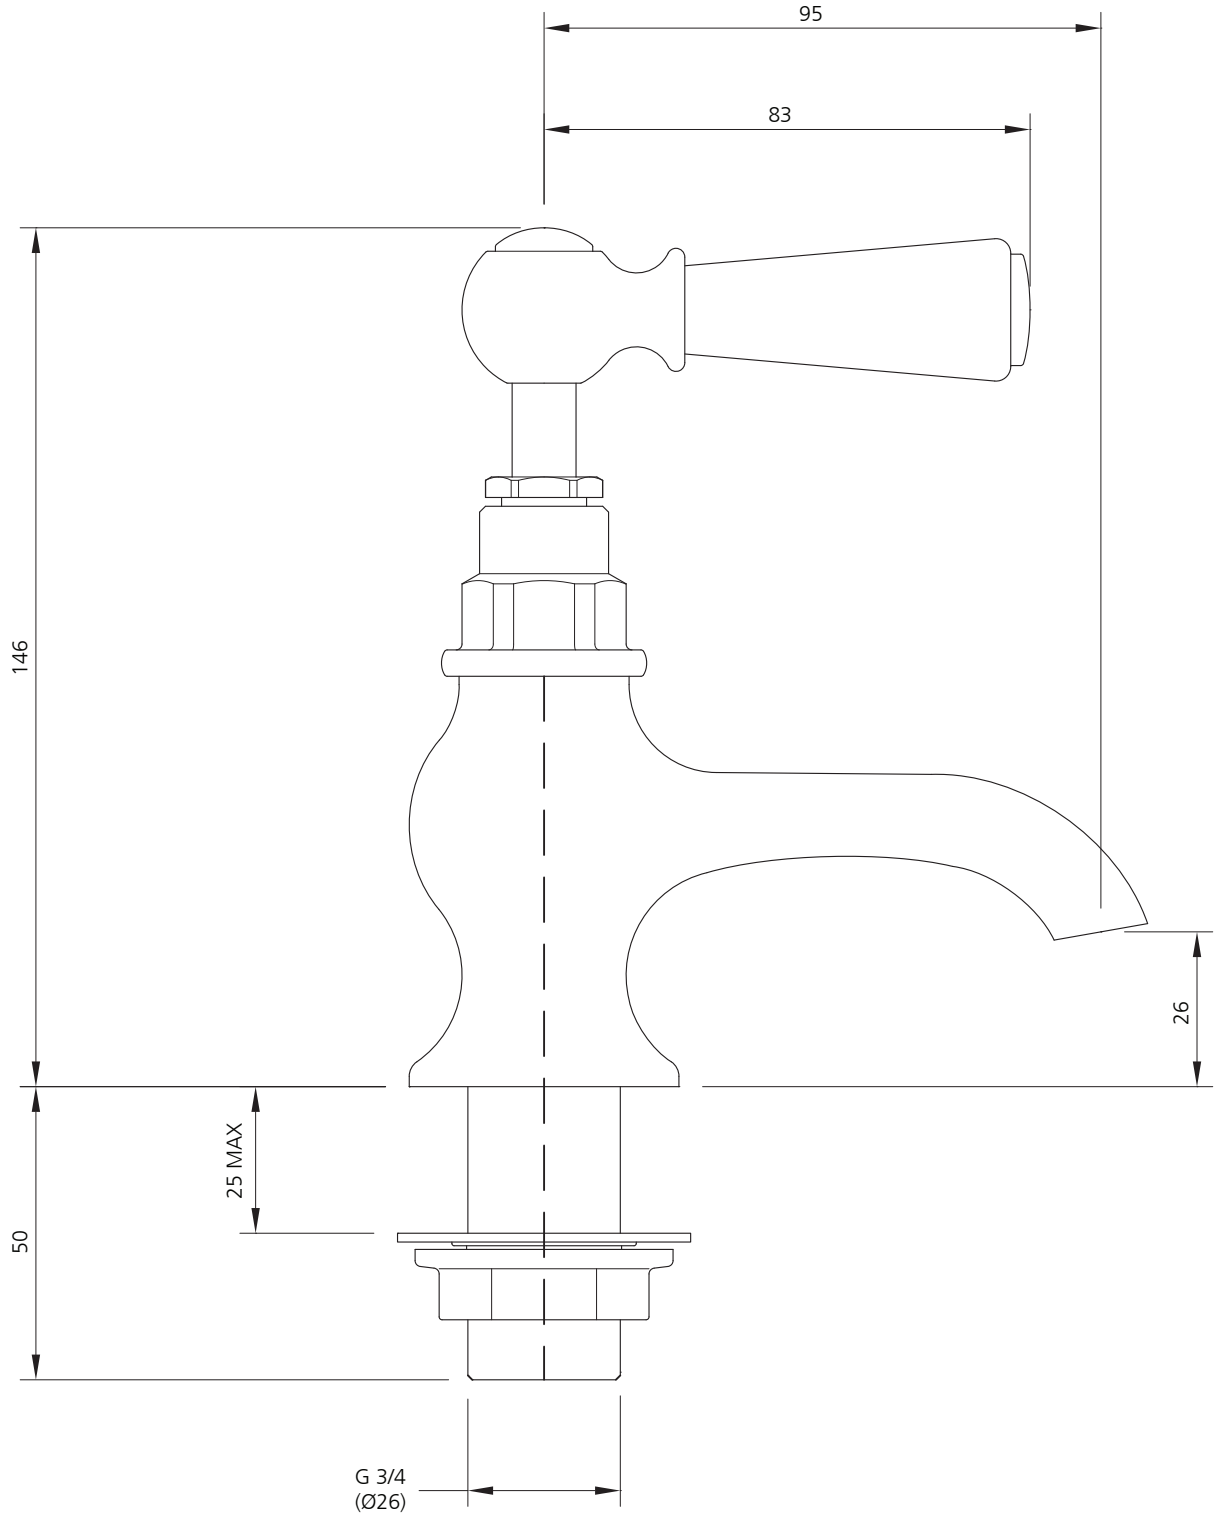

**LEFROY BROOKS**

IBROC HOUSE ESSEX ROAD  
HODDESDON HERTS EN11 OQS UK  
T: +44 (0)1992 708 316 F: +44 (0)1992 708 317

**WL-8054**

CLASSIC WHITE LEVER BATH PILLAR TAPS  
(1 PAIR)

**DIMENSIONAL DATA SHEET**

DATE: 5 August 2010

ISSUE: 009 A

©COPYRIGHT 2010. CHRISTO LEFROY BROOKS. ALL RIGHTS RESERVED.

DIMENSIONS IN MILLIMETRES

WHILST EVERY EFFORT IS MADE TO ENSURE THE ACCURACY OF THESE DATA SHEETS THEY ARE SUBJECT TO CHANGE WITHOUT NOTICE AS PART OF THE COMPANY'S PRODUCT DEVELOPMENT PROCESS