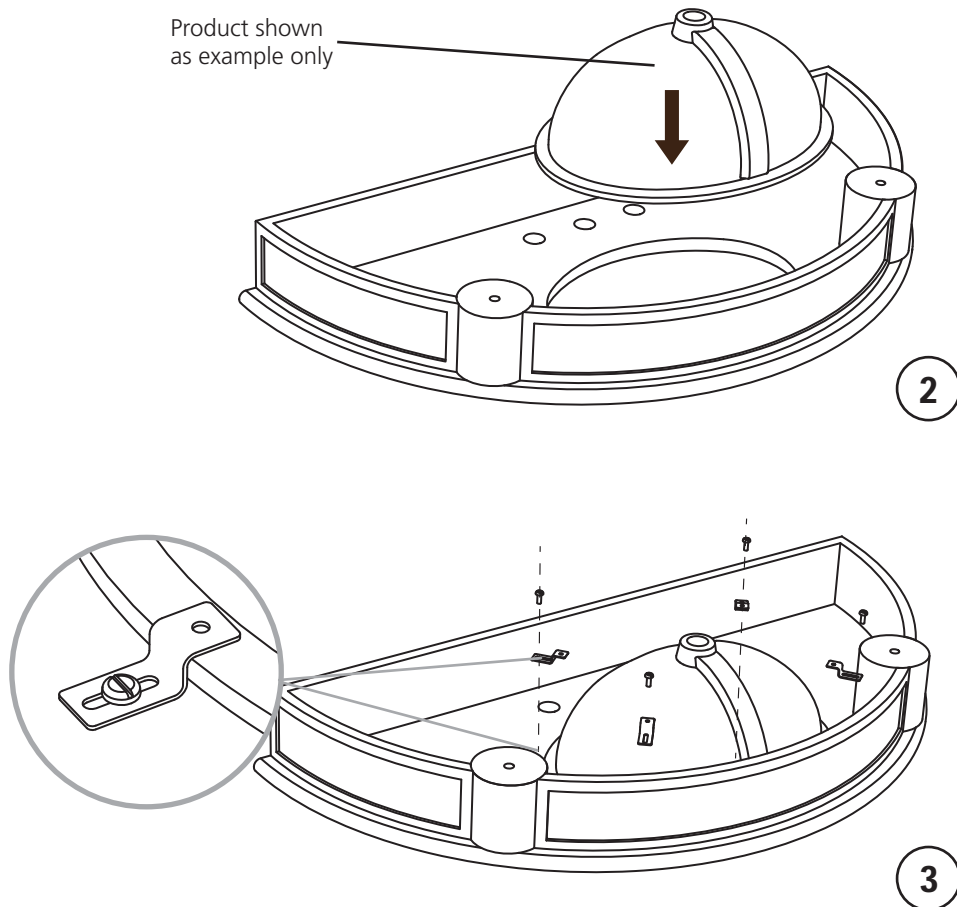

Step 1

Installation Procedure

- 1 Make sure that the wall and deck are square and plumb.

Steps 2-3

Installation Procedure

- 2** Prepare a clean and protective surface. Carefully place the countertop face down onto the surface.

Position and fix the basin to the underside of the countertop using suitable mastic.

Ensure the basin is in line with the countertop.

Leave the assembly to set overnight before continuing.

- 3** Secure the basin in place using the clips and screws provided.