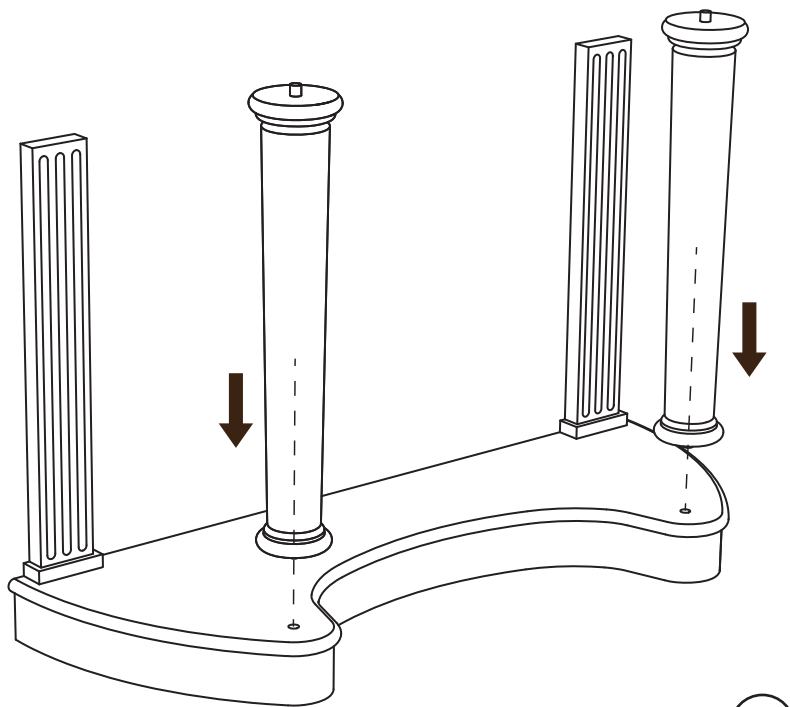

Position and fix the basin to the underside of the countertop using suitable mastic.

Ensure the basin is in line with the countertop.

Leave the assembly to set overnight before continuing.

- 3** Secure the basin in place using the clips and screws provided.

Step 4

Installation Procedure

4

- 4 Place marble base in the correct position.
Check for level.

Note: Due to the tolerance of the marble,
all dimensions are approximate.

Important: Before cementing, assemble
all components together to ensure correct
spacing and placement.

Step 5

Installation Procedure

5

- 5 Lower and cement the back pillars into the correct position of the marble base.

Step 6

Installation Procedure

6

- 6 Lower and cement the front legs into correct position.

Steps 7-8

Installation Procedure

- 7** Carefully lower the countertop onto the legs and back pillars and position in place. Check with spirit level.

Note:

For extra strength we would recommend the use of an appropriate adhesive.