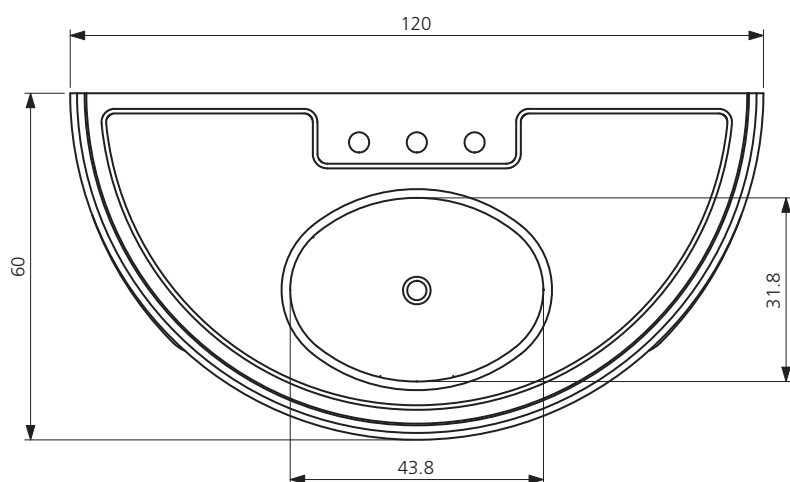

INSTALLATION INSTRUCTIONS

LB 6330

DEMI LUNE MARBLE CONSOLE

L E F R O Y B R O O K S

Specifications

Dimensions (In Centimetres)

LB 6330 Demi Lune Marble Console

Whilst every effort is made to ensure accuracy, design and dimensions are subject to change without notice as part of the company's product development process.

Exploded View

Spare Parts List

LB 6330 Demi Lune Marble Console

1	Demi Lune basin marble console top	LB 6330 A	QTY: 1
2	Demi Lune back pillar	LB 6330 B	QTY: 2
3	Demi Lune leg	LB 6330 C	QTY: 2
4	Demi Lune marble base	LB 6330 D	QTY: 1
5	Basin clip set	XX 250	QTY: 4
6	Basin	LB 7220	