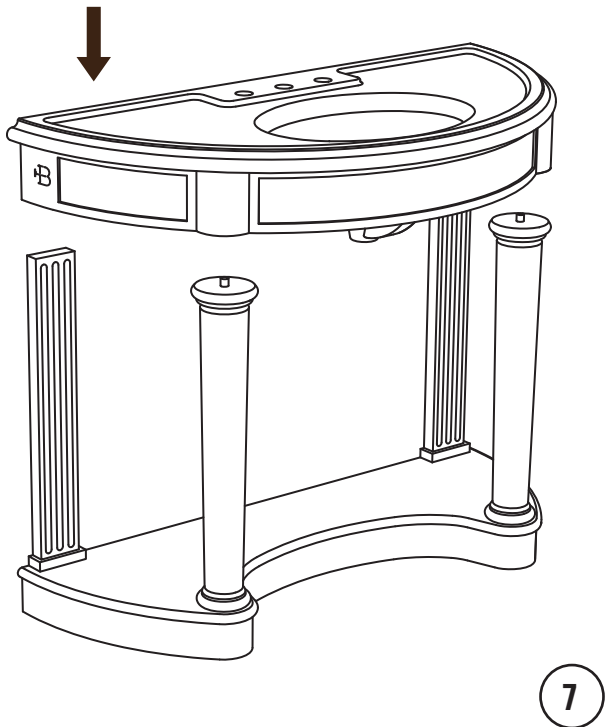

Steps 7-8

Installation Procedure

---

1. **7** Carefully lower the countertop onto the legs and back pillars and position in place. Check with spirit level.

Note:

For extra strength we would recommend the use of an appropriate adhesive.