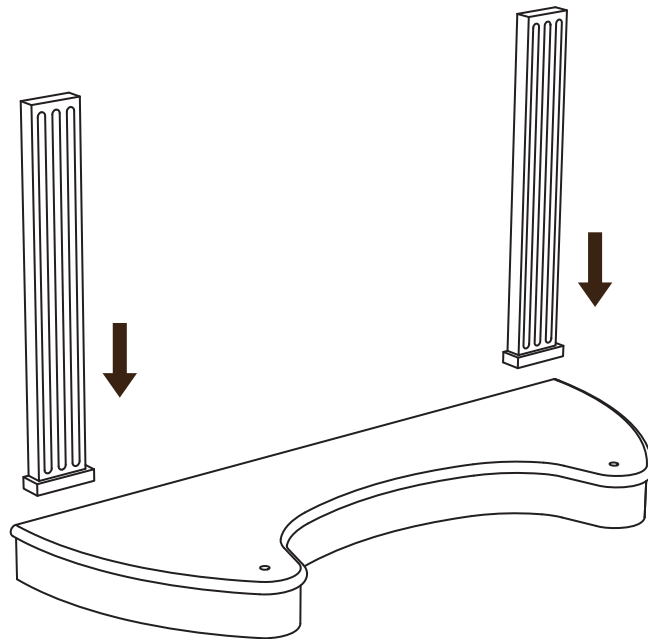

Position and fix the basin to the underside of the countertop using suitable mastic.

Ensure the basin is in line with the countertop.

Leave the assembly to set overnight before continuing.

- 3** Secure the basin in place using the clips and screws provided.

Step 4

Installation Procedure

4

- 4 Place marble base in the correct position.
Check for level.

Note: Due to the tolerance of the marble,
all dimensions are approximate.

Important: Before cementing, assemble
all components together to ensure correct
spacing and placement.

Step 5

Installation Procedure

5

- 5 Lower and cement the back pillars into the correct position of the marble base.

Step 6

Installation Procedure

6

- 6 Lower and cement the front legs into correct position.