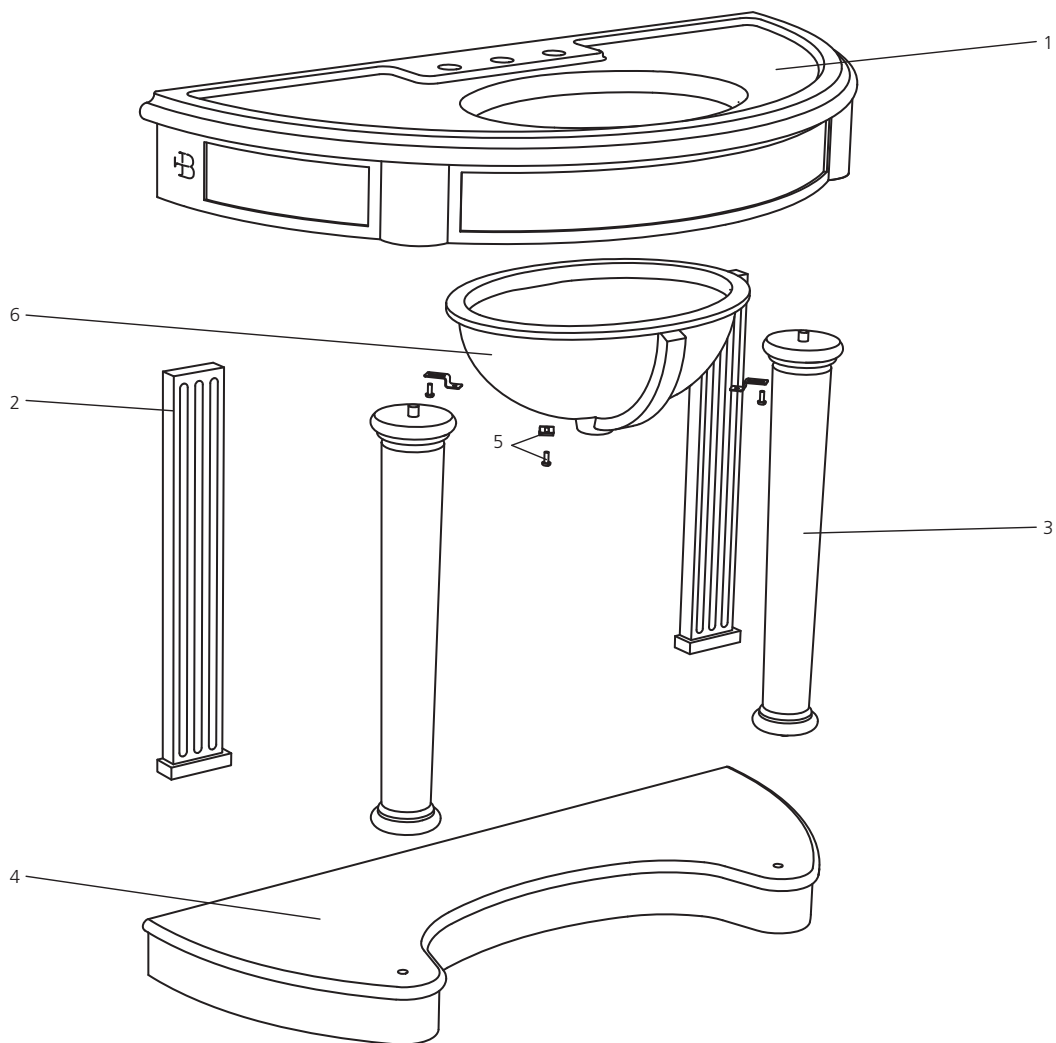

INSTALLATION INSTRUCTIONS

LB 6330

DEMI LUNE MARBLE CONSOLE

L E F R O Y B R O O K S

Specifications

Dimensions (In Centimetres)

LB 6330 Demi Lune Marble Console

Whilst every effort is made to ensure accuracy, design and dimensions are subject to change without notice as part of the company's product development process.

Exploded View

Spare Parts List

LB 6330 Demi Lune Marble Console

1	Demi Lune basin marble console top	LB 6330 A	QTY: 1
2	Demi Lune back pillar	LB 6330 B	QTY: 2
3	Demi Lune leg	LB 6330 C	QTY: 2
4	Demi Lune marble base	LB 6330 D	QTY: 1
5	Basin clip set	XX 250	QTY: 4
6	Basin	LB 7220	

Important Information

Preparation

- This product should be installed by a suitably qualified professional.
- A minimum of 3 people is recommended to complete this job.
- Before beginning ensure that all horizontal surfaces are level and vertical surfaces are plumb.
- Ensure the wall and floor have sufficient load bearing capabilities to allow this product to be installed safely and securely.
- Take care when lifting and observe proper safety procedures.
- Wear protective boots and gloves.

Position and fix the basin to the underside of the countertop using suitable mastic.

Ensure the basin is in line with the countertop.

Leave the assembly to set overnight before continuing.

- 3** Secure the basin in place using the clips and screws provided.