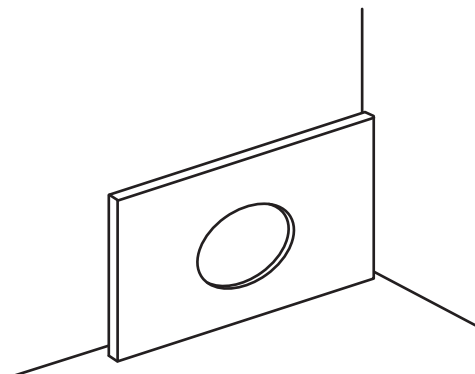

Always store **vertically**

- Do not open the crate whilst in the vertical position. Make sure that the crate is laid down **horizontally** before unclipping for personal safety and to prevent damage.