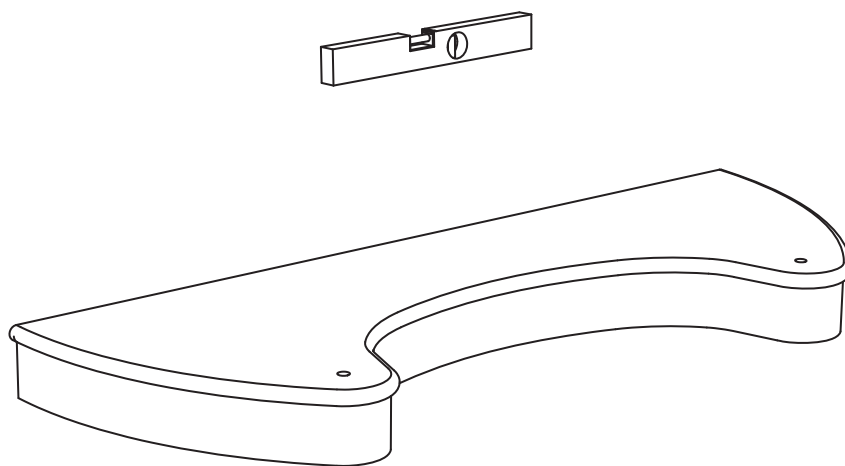

Step 1

Installation Procedure

- 1 Make sure that the wall and deck are square and plumb.

Steps 2-3

Installation Procedure

- 2** Prepare a clean and protective surface. Carefully place the countertop face down onto the surface.

Position and fix the basin to the underside of the countertop using suitable mastic.

Ensure the basin is in line with the countertop.

Leave the assembly to set overnight before continuing.

- 3** Secure the basin in place using the clips and screws provided.

Step 4

Installation Procedure

4

- 4 Place marble base in the correct position.
Check for level.

Note: Due to the tolerance of the marble,
all dimensions are approximate.

Important: Before cementing, assemble
all components together to ensure correct
spacing and placement.