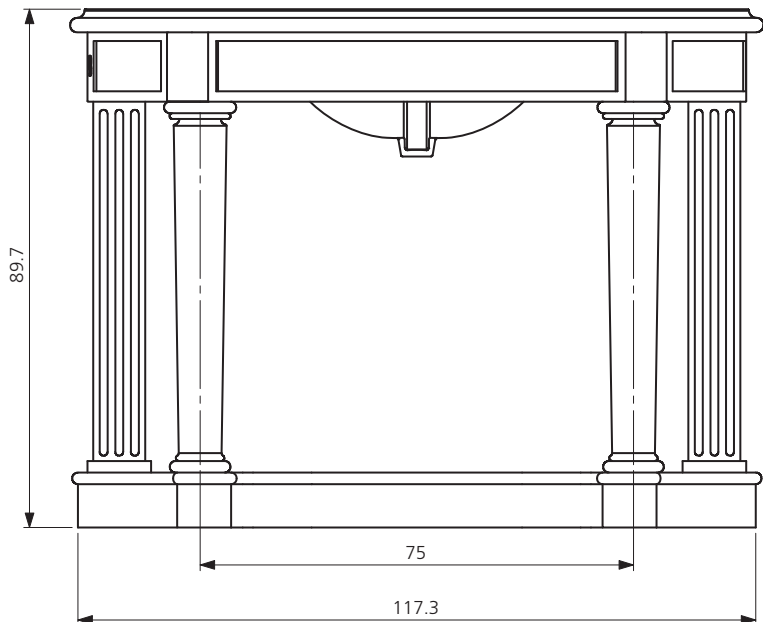

INSTALLATION INSTRUCTIONS

LB 6330

DEMI LUNE MARBLE CONSOLE

L E F R O Y B R O O K S

Specifications

Dimensions (In Centimetres)

LB 6330 Demi Lune Marble Console

Whilst every effort is made to ensure accuracy, design and dimensions are subject to change without notice as part of the company's product development process.