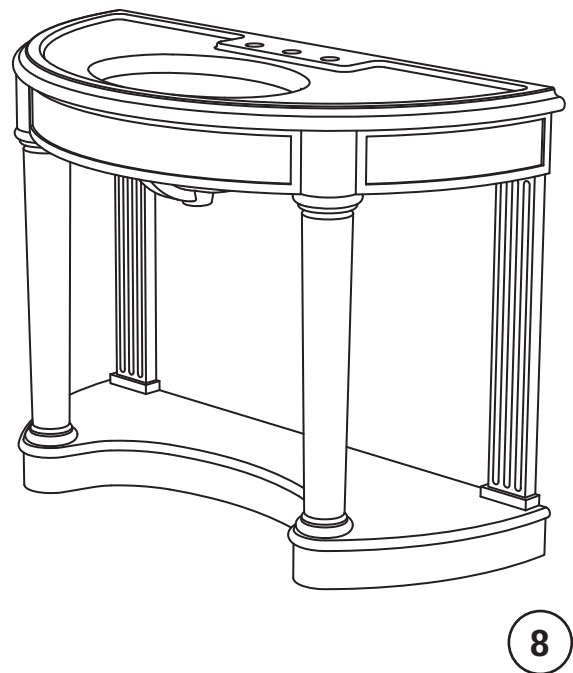

1. **8** Complete installation.

Important:

Any brassware should be attached and plumbed by an experienced plumber.