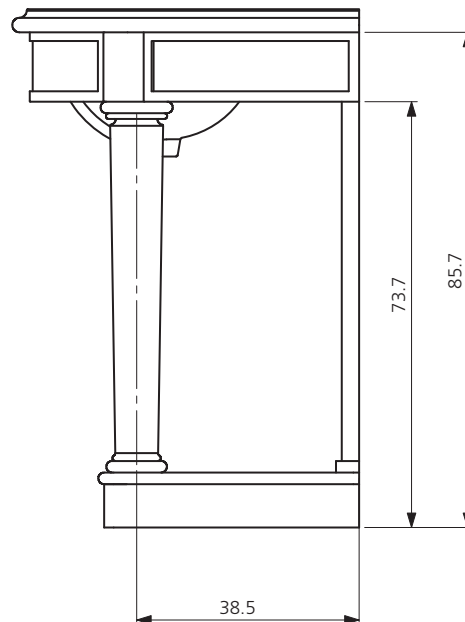

INSTALLATION INSTRUCTIONS

LB 6330

DEMI LUNE MARBLE CONSOLE

L E F R O Y B R O O K S

Specifications

Dimensions (In Centimetres)

LB 6330 Demi Lune Marble Console

Whilst every effort is made to ensure accuracy, design and dimensions are subject to change without notice as part of the company's product development process.

Exploded View

Spare Parts List

LB 6330 Demi Lune Marble Console

1	Demi Lune basin marble console top	LB 6330 A	QTY: 1
2	Demi Lune back pillar	LB 6330 B	QTY: 2
3	Demi Lune leg	LB 6330 C	QTY: 2
4	Demi Lune marble base	LB 6330 D	QTY: 1
5	Basin clip set	XX 250	QTY: 4
6	Basin	LB 7220	