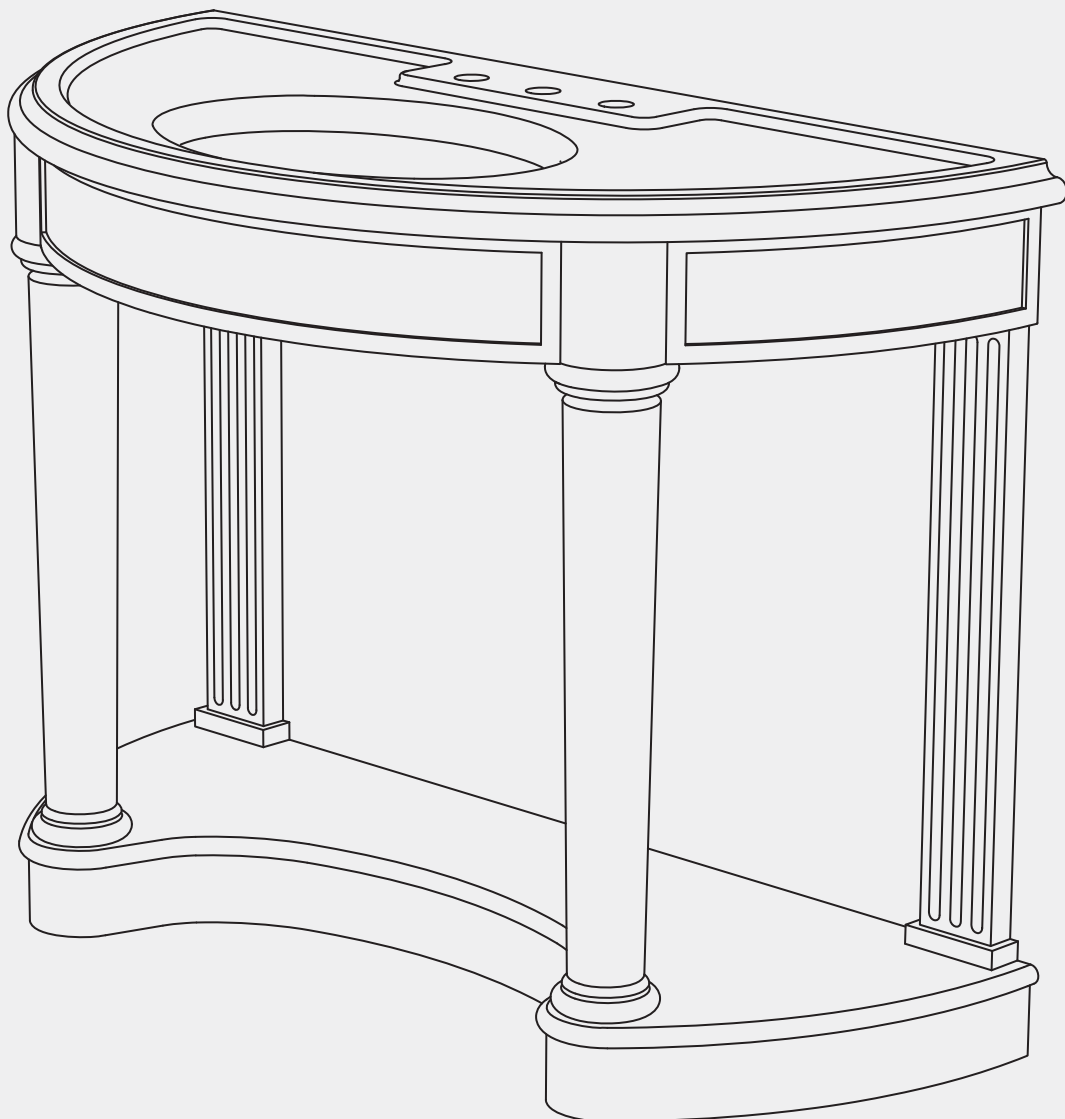

INSTALLATION INSTRUCTIONS

LB 6330

DEMI LUNE MARBLE CONSOLE

L E F R O Y B R O O K S

Specifications

Dimensions (In Centimetres)

LB 6330 Demi Lune Marble Console

Whilst every effort is made to ensure accuracy, design and dimensions are subject to change without notice as part of the company's product development process.

Exploded View

Spare Parts List

LB 6330 Demi Lune Marble Console

1	Demi Lune basin marble console top	LB 6330 A	QTY: 1
2	Demi Lune back pillar	LB 6330 B	QTY: 2
3	Demi Lune leg	LB 6330 C	QTY: 2
4	Demi Lune marble base	LB 6330 D	QTY: 1
5	Basin clip set	XX 250	QTY: 4
6	Basin	LB 7220	