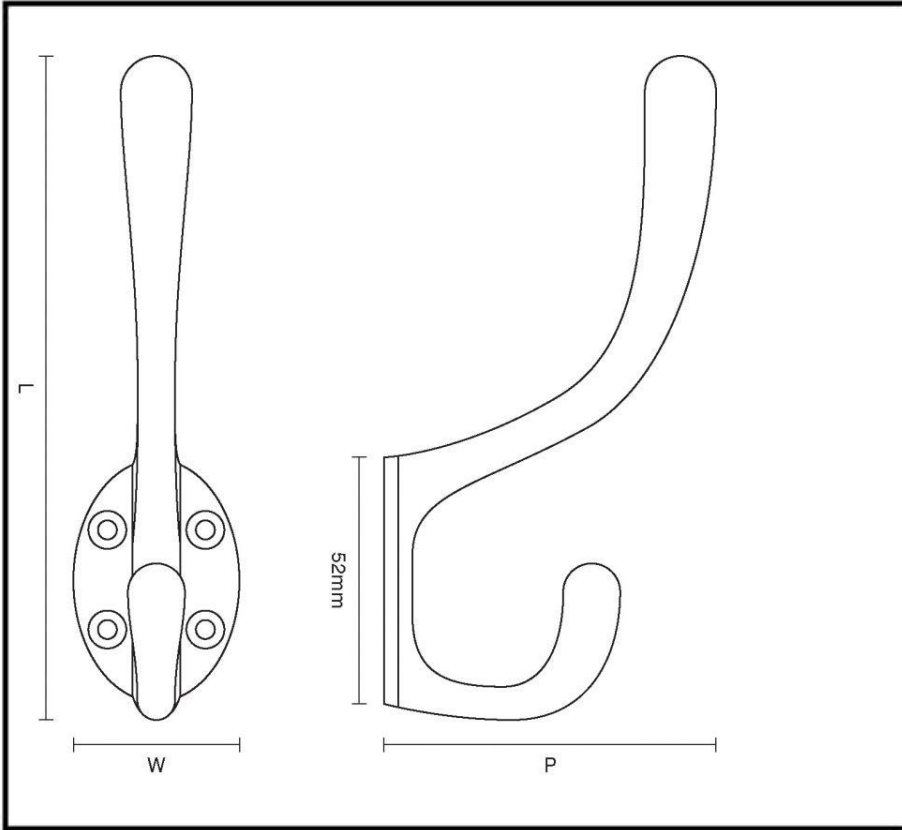

# CROFT

Long Lasting Tradition

SPECIFICATION SHEET - PRODUCT CODE 1775

## PRODUCT

**Hat & Coat Hook 1775**

**Dimensions:** Other sizes available are below:

Sizes:	L	W	H	D	P	C
5"	108	33	45		81	
6"	143	36	52		72	

Please note that illustration sizes are approximations